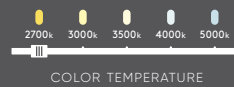

# Noble two

The flexibility of our LED vanity will give you many options to work with. It can be installed horizontally or vertically, and is available in 3 finishes.

UPGRADE

DAMP

ADA  
COMPLIANT

Model	Size	Watts	Delivered lumens	LED lumens	CRI	Color °T	Voltage
<b>LEDVAN002-CC-24</b>	24"	24 W	1300 lm	2000 lm	80	2700, 3000, 3500,	120 V
<b>LEDVAN002-CC-36</b>	36"	32 W	1900 lm	2500 lm	80	4000, 5000 K	120 V

**Specifications**

Over 50,000 hours of service life  
 Warm white light output  
 Round frosted glass lens  
 ADA compliant  
 Low power consumption  
 Superior color consistency  
 Integrated dimmable direct AC LED technology

Switch-selectable CCT: 2700 K/  
 3000 K/3500 K/4000 K/5000 K in canopy  
 Suitable for damp locations  
 Refer to website for dimmer compatibility  
 5-year warranty

**Order example**

**LEDVAN002-CC-36CH**  
 LEDVAN002-CC-36 36" round lens vanity fixture in a chrome finish