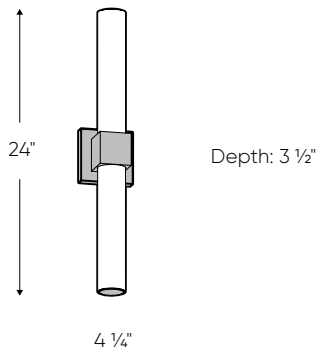

Model	Size	Watts	Delivered lumens	LED lumens	CRI	Color °T	Voltage
LEDVAN002-CC-24	24"	24 W	1300 lm	2000 lm	80	2700, 3000, 3500,	120 V
LEDVAN002-CC-36	36"	32 W	1900 lm	2500 lm	80	4000, 5000 K	120 V

Specifications

Over 50,000 hours of service life
Warm white light output
Round frosted glass lens
ADA compliant
Low power consumption
Superior color consistency
Integrated dimmable direct AC LED technology

Switch-selectable CCT: 2700 K/
3000 K/3500 K/4000 K/5000 K in canopy
Suitable for damp locations
Refer to website for dimmer compatibility
5-year warranty

Order example

LEDVAN002-CC-36CH
LEDVAN002-CC-36 36" round lens vanity fixture in a chrome finish

Note

Other Color °T and Finishes available, but may require MOQ's and longer lead times. Please contact your DALs representative for more information.

Finish

- **BK** Black
- **CH** Chrome
- **SN** Satin Nickel

LEDVAN002-CC-24