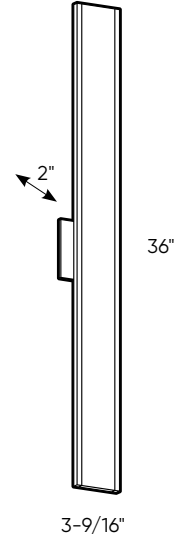


Slim wall mount

This sleek design truly utilizes the best features of LED technology. We are now able to create a unique form factor that will project the perfect amount of light.

Model	Size	Watts	Delivered lumens	LED lumens	CRI	Color °T	Voltage
SWS12-3K	12"	12 W	1080 lm	1200 lm	90	3000 K	120 V - 277 V
SWS24-3K	24"	24 W	2160 lm	2400 lm	90	3000 K	120 V - 277 V
SWS36-3K	36"	36 W	2575 lm	3600 lm	90	3000 K	120 V - 277 V

Finish

- **BK** Black
- **WH** White

Order example

SWS24-3K-WH
Dimmable SWS24-3K 24" slim wall mount
in a white finish

Note

Other Color °T and Finishes available, but may require MOQ's and longer lead times. Please contact your DALs representative for more information.

SWS12-3K

SWS24-3K

SWS36-3K

Depth: 2"

3-9/16"