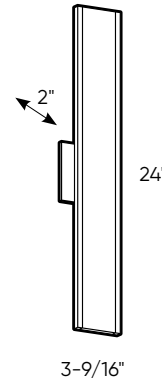


Slim wall mount

This sleek design truly utilizes the best features of LED technology. We are now able to create a unique form factor that will project the perfect amount of light.

Model	Size	Watts	Delivered lumens	LED lumens	CRI	Color °T	Voltage
SWS12-3K	12"	12 W	1080 lm	1200 lm	90	3000 K	120 V - 277 V
SWS24-3K	24"	24 W	2160 lm	2400 lm	90	3000 K	120 V - 277 V
SWS36-3K	36"	36 W	2575 lm	3600 lm	90	3000 K	120 V - 277 V

SWS12-3K

SWS24-3K

SWS36-3K

Depth: 2"

3-9/16"