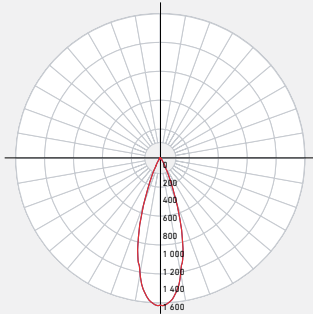

MODEL NAME **RGM2-CC FACET**
2-Inch Regressed Gimbal Downlight With Thin Trim

This versatile modern gimbal with multi-directional adjustable swivel produces a bright glow with minimal glare as a result of its regressed light source.

PROJECT:	TYPE:
DATE:	QTY:
NOTES:	

QUICK SPECS

SIZE	WATTS	DELIVERED LUMENS*	COLOR °T 5CCT	CRI	VOLTAGE	BEAM ANGLE	FINISH
2"	8W	600lm	2700K 3000K 3500K 4000K 5000K	90	120V	40°	<input type="radio"/> White <input type="radio"/> Black

LIGHT DISTRIBUTION

CONSTRUCTION	Lens Clear	Type of optics Optical lens	Type of LED COB
	Lens material Acrylic	Housing material Cast aluminum	Cut hole size 2-3/4"

RATINGS	Placement Indoor/Outdoor	Lifespan 50,000 hrs.	FT rating FT6
	Location Wet	Certifications ETL, FCC, ICES, ES IC, ASTM E283-04, T24	Operating temperature -20° to 40° C