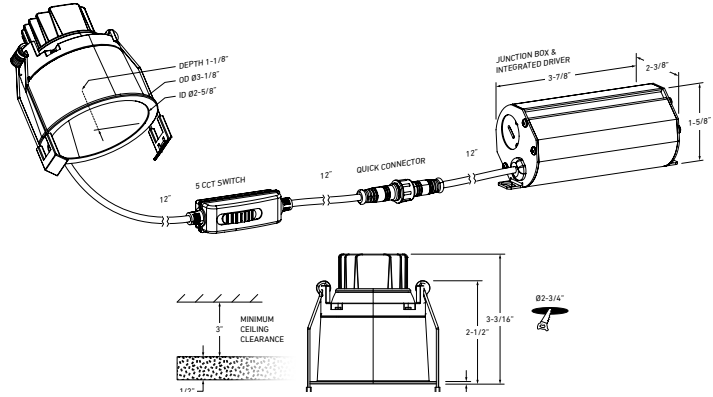

MODEL NAME **RGM2-CC FACET**
2-Inch Regressed Gimbal Downlight With Thin Trim

This versatile modern gimbal with multi-directional adjustable swivel produces a bright glow with minimal glare as a result of its regressed light source.

PROJECT:	TYPE:
DATE:	QTY:
NOTES:	

QUICK SPECS

SIZE	WATTS	DELIVERED LUMENS*	COLOR °T 5CCT	CRI	VOLTAGE	BEAM ANGLE	FINISH
2"	8W	600lm	2700K 3000K 3500K 4000K 5000K	90	120V	40°	<input type="radio"/> White <input type="radio"/> Black

LIGHT DISTRIBUTION

CONSTRUCTION	Lens Clear	Type of optics Optical lens	Type of LED COB
	Lens material Acrylic	Housing material Cast aluminum	Cut hole size 2-3/4"

RATINGS	Placement Indoor/Outdoor	Lifespan 50,000 hrs.	FT rating FT6
	Location Wet	Certifications ETL, FCC, ICES, ES IC, ASTM E283-04, T24	Operating temperature -20° to 40° C

- REC-EXT108**
108" extension cord for recessed fixtures
- REC-EXT230**
230" extension cord for recessed fixtures

**ELECTRICAL
DETAILS**

Input voltage
108-135V

Output current
194mA

Power factor
97%

Driver type
Constant current