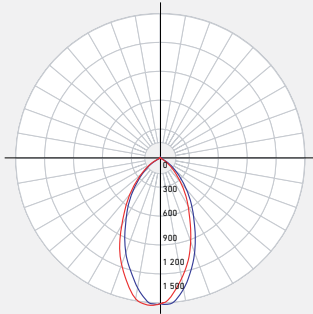

PROJECT:	TYPE:
DATE:	QTY:
NOTES:	

QUICK SPECS

SIZE	WATTS	DELIVERED LUMENS*	COLOR °T 5CCT	CRI	VOLTAGE	BEAM ANGLE	FINISH
6"	20W	1600lm	2700K 3000K 3500K 4000K 5000K	90	120V	40°	<input type="radio"/> White <input type="radio"/> Satin Nickel <input checked="" type="radio"/> Black

*Lumen output measured at 3000K

LIGHT DISTRIBUTION

CONSTRUCTION

Lens Clear	Type of optics Optical lens	Type of LED COB
Lens material Acrylic	Housing material Cast aluminum	Cut hole size 6-1/2"

RATINGS

Placement Indoor/Outdoor	Lifespan 50,000 hrs.	FT rating FT6
Location Wet	Certifications ETL, FCC, ICES, ES IC, ASTM E283-04, T24	Operating temperature -20° to 40° C