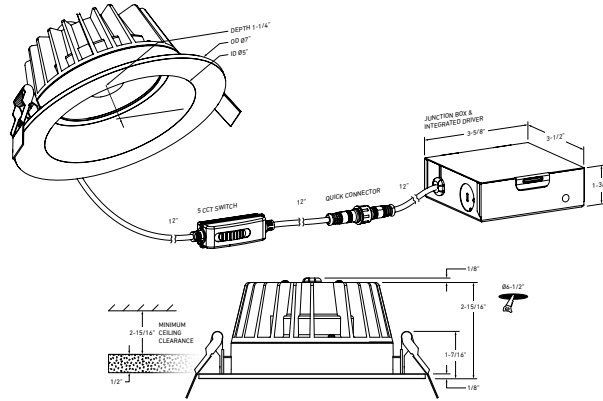

QUICK SPECS

SIZE	WATTS	DELIVERED LUMENS*	COLOR °T 5CCT	CRI	VOLTAGE	BEAM ANGLE	FINISH
6"	20W	1600lm	2700K 3000K 3500K 4000K 5000K	90	120V	40°	☐ White ☐ Satin Nickel ☒ Black

*Lumen output measured at 3000K