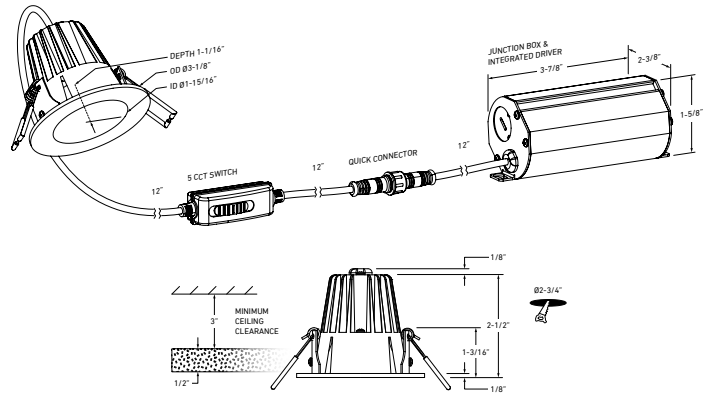

MODEL NAME **RGR2-CC**
ELEMENT
2-Inch Regressed Downlight

When choosing a recessed fixture, eliminating glare is a priority. The unique positioning of the LED module in this series of downlights will meet that important need.

PROJECT:	TYPE:
DATE:	QTY:
NOTES:	

QUICK SPECS

SIZE	WATTS	DELIVERED LUMENS*	COLOR °T 5CCT	CRI	VOLTAGE	BEAM ANGLE	FINISH
2"	8W	600lm	2700K 3000K 3500K 4000K 5000K	90	120V	40°	<input type="radio"/> White <input type="radio"/> Satin Nickel <input type="radio"/> Black

*Lumen output measured at 3000K

LIGHT DISTRIBUTION

CONSTRUCTION	Lens Clear	Type of optics Optical lens	Type of LED COB
	Lens material Acrylic	Housing material Cast aluminum	Cut hole size 2-3/4"

RATINGS	Placement Indoor/Outdoor	Lifespan 50,000 hrs.	FT rating FT6
	Location Wet	Certifications ETL, FCC, ICES, ES IC, ASTM E283-04, T24	Operating temperature -20° to 40° C

- REC-EXT108**
108" extension cord for recessed fixtures
- REC-EXT230**
230" extension cord for recessed fixtures

**ELECTRICAL
DETAILS**

Input voltage
100-135V

Output current
300mA

Power factor
97%

Driver type
Constant current