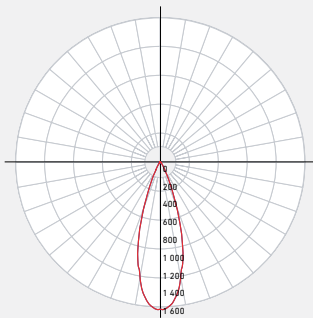

PROJECT:	TYPE:
DATE:	QTY:
NOTES:	

QUICK SPECS

SIZE	WATTS	DELIVERED LUMENS*	COLOR °T 5CCT	CRI	VOLTAGE	BEAM ANGLE	FINISH
2"	8W	600lm	2700K 3000K 3500K 4000K 5000K	90	120V	40°	<input type="radio"/> White <input type="radio"/> Satin Nickel <input type="radio"/> Black

*Lumen output measured at 3000K

LIGHT DISTRIBUTION

CONSTRUCTION	Lens Clear	Type of optics Optical lens	Type of LED COB
	Lens material Acrylic	Housing material Cast aluminum	Cut hole size 2-3/4"

RATINGS	Placement Indoor/Outdoor	Lifespan 50,000 hrs.	FT rating FT6
	Location Wet	Certifications ETL, FCC, ICES, ES IC, ASTM E283-04, T24	Operating temperature -20° to 40° C