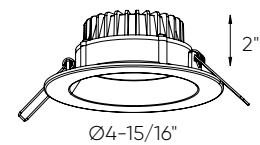

Download the Dals Connect app

Create groups
 Set schedules
 Remote access*
 Compatible with Google Assistant and Amazon Alexa*

*Hub needed

DCP-DDP4 Ø4 1/4"

DCP-DDP6 Ø6 1/4"