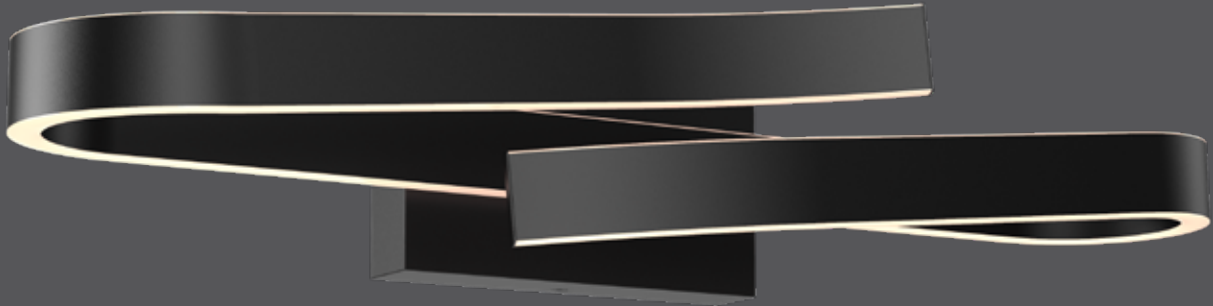

Borealis

This sconce exhibits a graceful, ribbon-like style with light being diffused from both ends. This beautifully crafted wall fixture can be mounted in many different locations: the bathroom, the study, or on either side of your fireplace. The choice is yours.

NEW

DAMP

2700k 3000k 3500k 4000k 5000k

COLOR TEMPERATURE

ETL Intertek

Model	Size	Watts	Delivered lumens	CRI	Color °T	Voltage
VRB24-CC	24"	40 W	1400 lm	90	2700, 3000, 3500, 4000, 5000 K	120 V

Specifications

Over 50,000 hours of service life
 Superior color consistency
 Integrated dimmable driver
 Switch-selectable CCT: 2700 K/
 3000 K/3500 K/4000 K/5000 K in canopy
 Minimal heat emission
 Aluminum construction
 Suitable for damp locations
 Refer to website for dimmer compatibility
 5-year warranty

Finish

- **BK** Black
- **SN** Satin Nickel

Order example

VRB24-CC-SN
 24" vanity light in a satin nickel finish

Note

Other Color °T and Finishes available, but may require MOQ's and longer lead times. Please contact your DALs representative for more information.