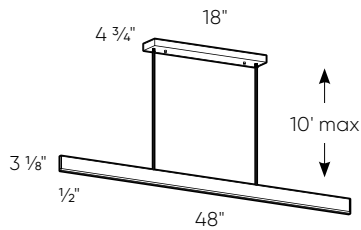

Model	Size	Watts	Delivered lumens	LED lumens	CRI	Color °T	Voltage
SPD48-3K	48"	32 W	1810 lm	2800 lm	90	3000 K	120 V - 277 V
SPD72-3K	72"	55 W	2800 lm	4500 lm	90	3000 K	120 V - 277 V

Specifications

Over 50,000 hours of service life
Adjustable cable length up to 10 feet
Warm white light output
Frosted lens
Up/down light (20% up, 80% down)
Aluminum die-cast housing which serves as a highly efficient heat sink
Low power consumption
Superior color consistency
Integrated dimmable driver
Compatible with TRIAC, ELV and 0-10 V dimmers
Suitable for dry locations
Refer to website for dimmer compatibility
5-year warranty

Finish

- **BK** Black
- **WH** White

Note

Other Color °T and Finishes available, but may require MOQ's and longer lead times. Please contact your DALs representative for more information.

Order example

SPD72-3K-WH
Dimmable SPD72-3K 72" slim pendant in a white finish

SPD48-3K