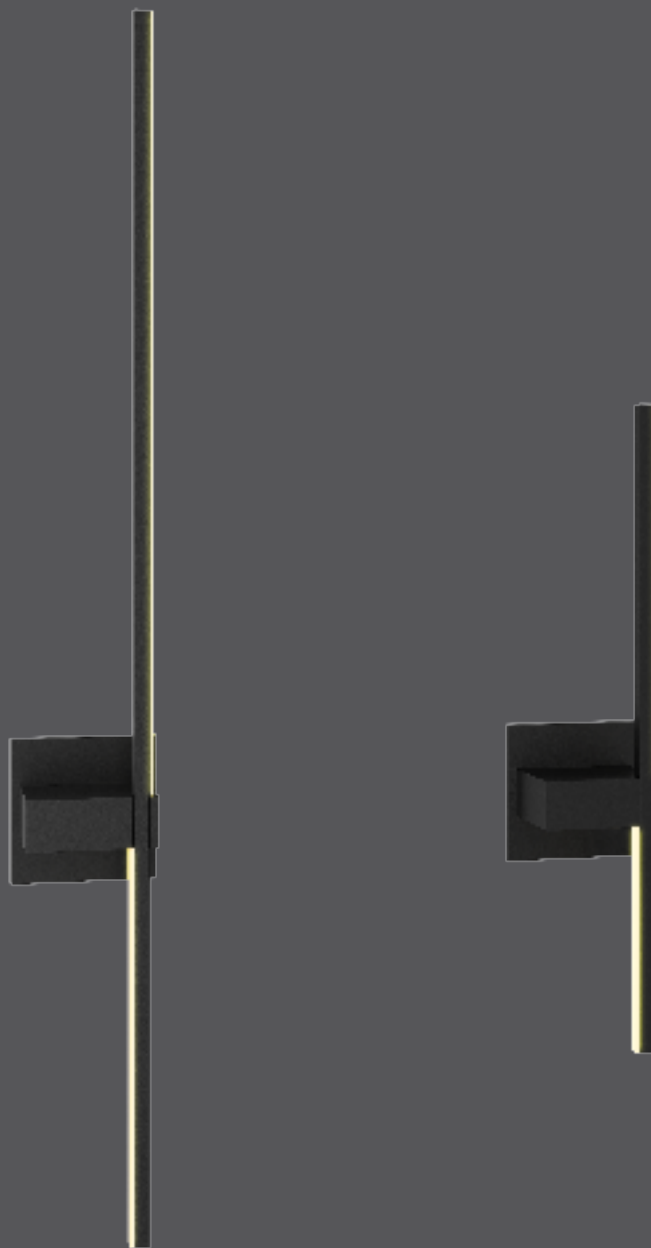

Slim wall mount

This unique design will provide a beautiful light pattern on your walls. From hallway to bedrooms, this sconce will blend perfectly with your decor.

Model	Size	Watts	Delivered lumens	CRI	Color °T	Voltage
STK21	21"	7 W	400 lm	90	3000 K	120 V
STK37	37"	13 W	840 lm	90	3000 K	120 V

Specifications

- Over 50,000 hours of service life
- Warm white light output
- Low power consumption
- Superior color consistency
- Integrated dimmable driver
- ADA compliant
- Compatible with TRIAC and ELV dimmers
- Suitable for wet locations
- Refer to website for dimmer compatibility
- 5-year warranty

Finish

- **BK** Black
- **WH** White

Order example

STK21-3K-WH
Dimmable STK21-3K 21" slim wall mount
in a white finish

Note

Other Color °T and Finishes available, but may require MOQ's and longer lead times. Please contact your DALs representative for more information.