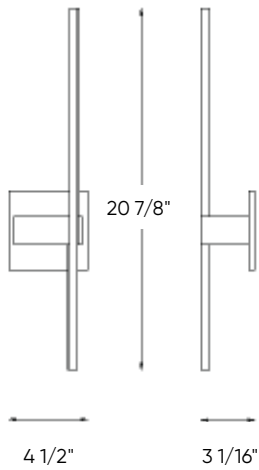

Model	Size	Watts	Delivered lumens	CRI	Color °T	Voltage
STK21	21"	7 W	400 lm	90	3000 K	120 V
STK37	37"	13 W	840 lm	90	3000 K	120 V

Specifications

- Over 50,000 hours of service life
- Warm white light output
- Low power consumption
- Superior color consistency
- Integrated dimmable driver
- ADA compliant
- Compatible with TRIAC and ELV dimmers
- Suitable for wet locations
- Refer to website for dimmer compatibility
- 5-year warranty

Finish

- **BK** Black
- **WH** White

Order example

STK21-3K-WH
Dimmable STK21-3K 21" slim wall mount
in a white finish

Note

Other Color °T and Finishes available, but may require MOQ's and longer lead times. Please contact your DALs representative for more information.

STK21