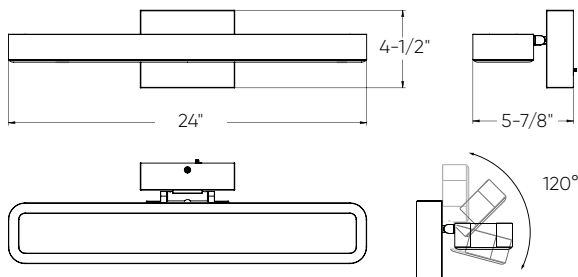

Model	Size	Watts	Delivered lumens	CRI	Color °T	Voltage
VSW24-CC	24"	40 W	1280 lm	90	2700, 3000, 3500,	120 V
VSW36-CC*	36"	40 W	1500 lm	90	4000, 5000 K	120 V

*Available in a black finish only

Specifications

Over 50,000 hours of service life
Superior color consistency
Integrated dimmable driver
Switch-selectable CCT: 2700 K/
3000 K/3500 K/4000 K/5000 K in canopy
Minimal heat emission
Aluminum construction
120 degree swivel
Suitable for damp locations
Refer to website for dimmer compatibility
5-year warranty

Finish

- **BK** Black
- **SN** Satin Nickel (VSW24 only)

Order example

VSW24-CC-SN
24" vanity light in a satin nickel finish

Note

Other Color °T and Finishes available, but may require MOQ's and longer lead times. Please contact your DALs representative for more information.

VSW24-CC