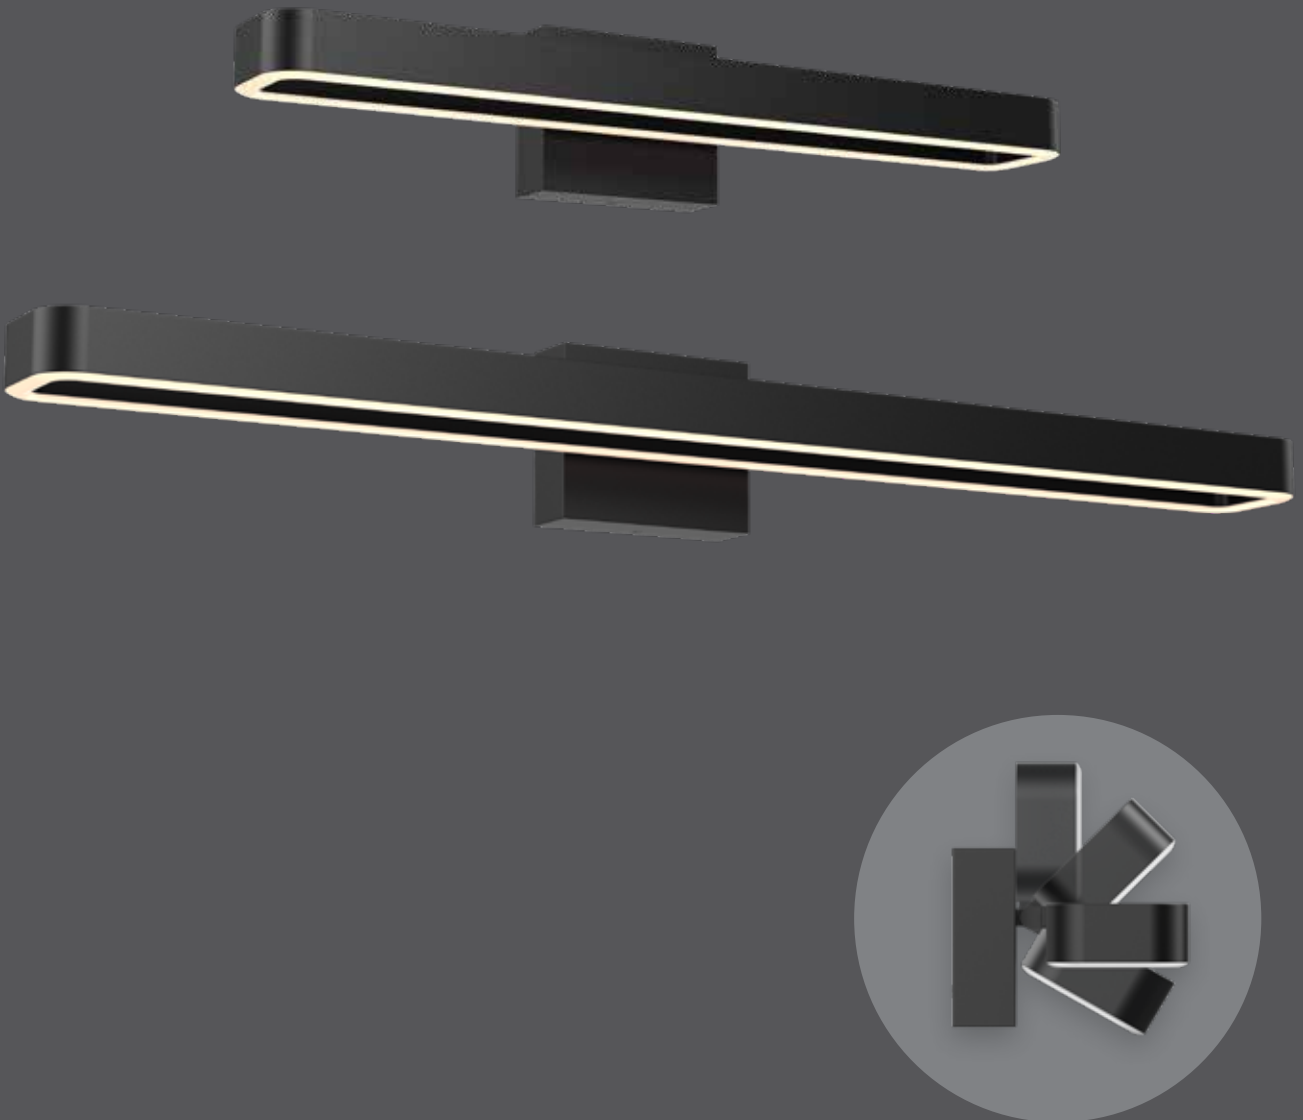

# Aria

A modern, high-quality LED profile luminaire with direct light emission. Made of an extruded aluminium and comes with an efficient 120° swiveling linear head.

**NEW**  DAMP  120° SWIVEL/DIRECTIONAL  

2700k 3000k 3500k 4000k 5000k  
COLOR TEMPERATURE

Model	Size	Watts	Delivered lumens	CRI	Color °T	Voltage
VSW24-CC	24"	40 W	1280 lm	90	2700, 3000, 3500,	120 V
VSW36-CC*	36"	40 W	1500 lm	90	4000, 5000 K	120 V

### Specifications

Over 50,000 hours of service life  
 Superior color consistency  
 Integrated dimmable driver  
 Switch-selectable CCT: 2700 K/  
 3000 K/3500 K/4000 K/5000 K in canopy  
 Minimal heat emission  
 Aluminum construction  
 120 degree swivel  
 Suitable for damp locations  
 Refer to website for dimmer compatibility  
 5-year warranty

### Order example

**VSW24-CC-SN**  
 24" vanity light in a satin nickel finish