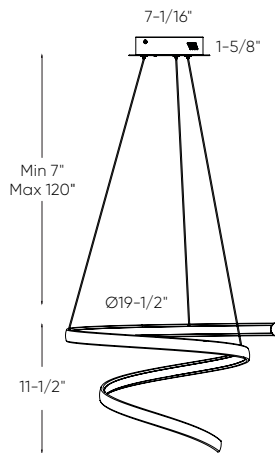

Model	Size	Watts	Delivered lumens	CRI	Color °T	Voltage
SPR20-CC	20"	30 W	1060 lm	80	2700, 3000, 3500,	120 V
SPR34-CC	34"	60 W	2370 lm		4000, 5000 K	

Specifications

Over 50,000 hours of service life
Adjustable height up to 10 feet
Switch-selectable CCT: 2700 K/3000 K/
3500 K/4000 K/5000 K
Frosted lens
Integrated dimmable driver
Suitable for damp locations
Canopy mount on 4" octagonal
junction box
Refer to website for dimmer compatibility
5-year warranty

Finish

● BK Black

Note

Other color °T and finishes available, but may require MOQ's and longer lead times. Please contact your DALs representative for more information.

SPR20-CC