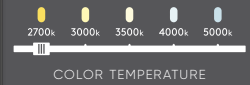

Current

Elevate your space with this sleek luminary, meticulously crafted to blend seamlessly into contemporary interiors. Its minimalist profile, characterized by a slender silhouette and unobtrusive design, not only illuminates your surroundings with a soft and uniform glow but also serves as a striking aesthetic statement.

NEW

Model	Size	Watts	Delivered lumens	CRI	Color °T	Voltage
SLPD60-CC	60"	32 W	2140 lm	80	2700, 3000, 3500, 4000, 5000 K	120 V

Specifications

Over 50,000 hours of service life
 Adjustable height up to 10 feet
 Switch-selectable CCT: 2700 K/3000 K/
 3500 K/4000 K/5000 K
 Integrated dimmable driver
 Suitable for damp locations
 Canopy mount on 4" octagon
 junction box
 Refer to website for dimmer compatibility
 5-year warranty