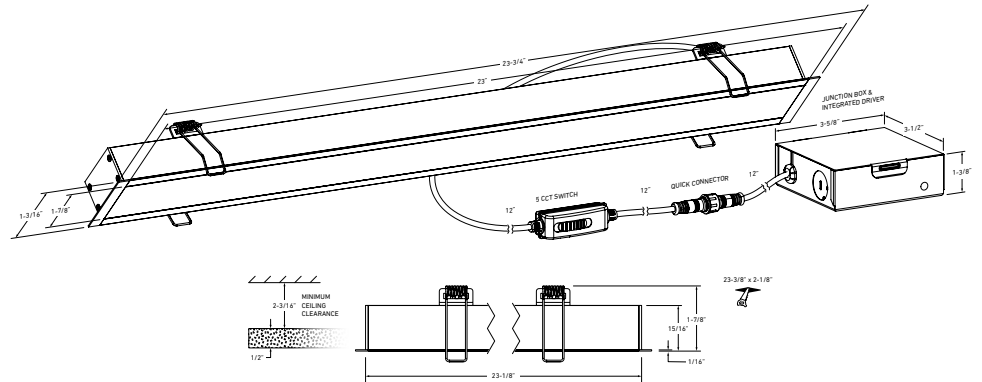

QUICK SPECS

SIZE	WATTS	DELIVERED LUMENS*	COLOR °T 5CCT	CRI	VOLTAGE	BEAM ANGLE	FINISH
24"	20W	1725lm	2700K	90	120V	108°	○ White
			3000K				
			3500K				
			4000K				
			5000K				

*Lumen output measured at 3000K