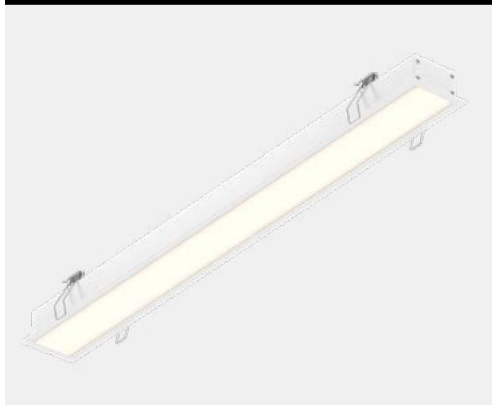

**MODEL NAME** **LNR24-CC-V**  
**BOULEVARD**

**24" Architectural Recessed Light**

The Boulevard series, an architectural recessed lighting channel that can be installed in a wide range of commercial and residential environments. Add depth to ceiling planes with a visible separation, or seamlessly daisy-chained to create dramatic effects.

|                 |              |
|-----------------|--------------|
| <b>PROJECT:</b> | <b>TYPE:</b> |
| <b>DATE:</b>    | <b>QTY:</b>  |
| <b>NOTES:</b>   |              |

**QUICK SPECS**

| SIZE | WATTS | DELIVERED LUMENS* | COLOR °T 5CCT | CRI | VOLTAGE | BEAM ANGLE | FINISH  |
|------|-------|-------------------|---------------|-----|---------|------------|---------|
| 24"  | 20W   | 1725lm            | 2700K         | 90  | 120V    | 108°       | ○ White |
|      |       |                   | 3000K         |     |         |            |         |
|      |       |                   | 3500K         |     |         |            |         |
|      |       |                   | 4000K         |     |         |            |         |
|      |       |                   | 5000K         |     |         |            |         |

\*Lumen output measured at 3000K

**LIGHT DISTRIBUTION**

|                     |                            |   |  |
|---------------------|----------------------------|---|--|
| <b>CONSTRUCTION</b> | <b>Lens</b><br>Frosted     | <b>Type of optics</b><br>Flat lens            | <b>Type of LED</b><br>SMD                |
|                     | <b>Lens material</b><br>PC | <b>Housing material</b><br>Aluminum extrusion | <b>Cut hole size</b><br>23-3/8" x 2-1/8" |