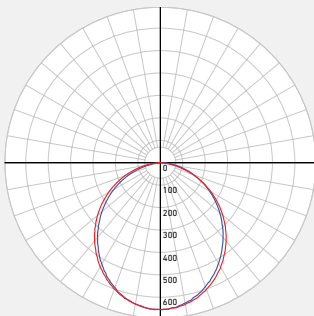

|                 |              |
|-----------------|--------------|
| <b>PROJECT:</b> | <b>TYPE:</b> |
| <b>DATE:</b>    | <b>QTY:</b>  |
| <b>NOTES:</b>   |              |

**QUICK SPECS**

| SIZE | WATTS | DELIVERED LUMENS* | COLOR °T 5CCT | CRI | VOLTAGE | BEAM ANGLE | FINISH  |
|------|-------|-------------------|---------------|-----|---------|------------|---------|
| 24"  | 20W   | 1725lm            | 2700K         | 90  | 120V    | 108°       | ○ White |
|      |       |                   | 3000K         |     |         |            |         |
|      |       |                   | 3500K         |     |         |            |         |
|      |       |                   | 4000K         |     |         |            |         |
|      |       |                   | 5000K         |     |         |            |         |

\*Lumen output measured at 3000K

**LIGHT DISTRIBUTION**

|                     |                            |   |  |
|---------------------|----------------------------|---|--|
| <b>CONSTRUCTION</b> | <b>Lens</b><br>Frosted     | <b>Type of optics</b><br>Flat lens            | <b>Type of LED</b><br>SMD                |
|                     | <b>Lens material</b><br>PC | <b>Housing material</b><br>Aluminum extrusion | <b>Cut hole size</b><br>23-3/8" x 2-1/8" |