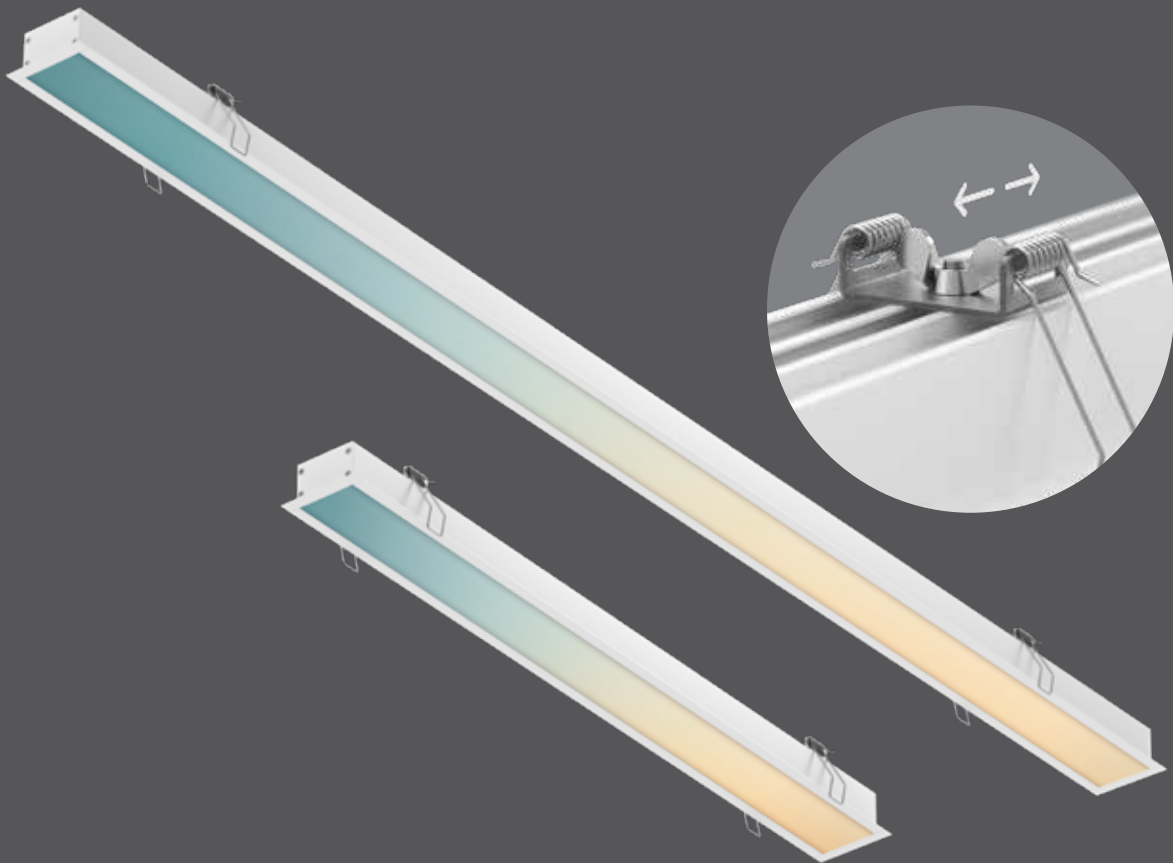

Boulevard Pro

The Boulevard series, an architectural recessed lighting channel that can be installed in a wide range of commercial and residential environments. Add depth to ceiling planes with a visible separation, or seamlessly daisy-chained to create dramatic effects.

Model	Size	Watts	Delivered lumens	CRI	Color °T	Voltage
DCP-LNR24	24"	20 W	1785 lm	90	RGB + 2700 K - 6500 K	120 V
DCP-LNR48	48"	40 W	3380 lm			

Specifications

Includes a junction box with integrated driver
 Over 50,000 hours of service life
 Full color spectrum
 2700K - 6500K in pure whites
 108° beam angle
 Dimmable through the Dals Connect app only
 Bluetooth mesh technology
 IC certification (suitable for direct contact with insulation)
 Air-tight certified as per ASTM E283-04
 Suitable for wet locations
 5-year warranty

Finish

○ **WH** White

Accessories

LNACC-L16FT

16-foot lens for Boulevard series pendants and recessed linears

Note

Add the DALS Connect Pro Hub for even greater flexibility: voice control, remote access, expanded mesh network, ability to connect up to 128 devices per Hub.