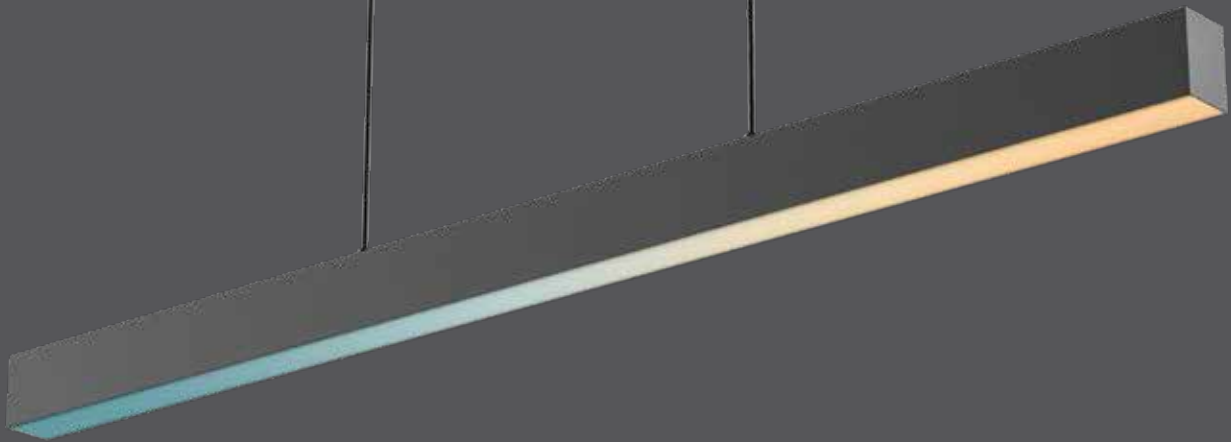

# Boulevard pendant Pro

The Boulevard series, a linear modular light fixture perfect for general office, home, and shop illumination. Can be interconnected to produce striking visual effects.

NEW

DRY

Bluetooth

Intertek

CHANGE COLORS

IC

RATED

AIR TIGHT

Model	Size	Watts	Delivered lumens	CRI	Color °T	Voltage
DCP-LNPD48	48"	40 W	2620 lm	90	RGB + 2700 K - 6500 K	120 V

### Specifications

Includes a junction box with integrated driver  
 Over 50,000 hours of service life  
 Full color spectrum  
 2700K - 6500K in pure whites  
 108° beam angle  
 Dimmable through the Dals Connect app only  
 Bluetooth mesh technology  
 IC certification (suitable for direct contact with insulation)  
 For indoor use only  
 Air-tight certified as per ASTM E283-04  
 5-year warranty