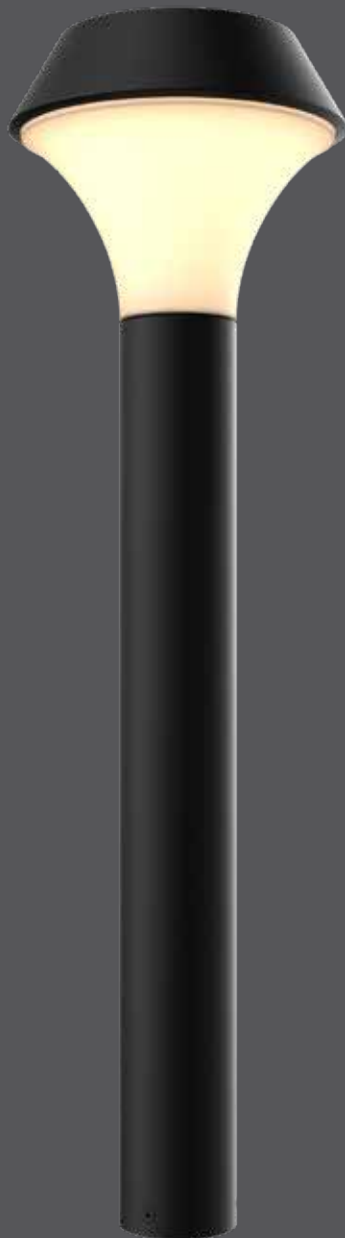

Beacon

The Beacon, a minimal light that creates a big impact. Light up garden beds, walkways, or driveways with this low-voltage LED fixture made of solid aluminum with a black powder-coated finish. The included ground spike allows this light to be placed effortlessly in any area of your yard.

Model	Size	Watts	Delivered lumens	CRI	Color °T	Voltage
LPL26-CC	26"	13 W	800 lm	80	2200, 2700, 3000, 3500, 4000 K	12 VAC

Specifications

Over 50,000 hours of service life
 12VAC input
 Ground stake included
 147° beam angle
 Frosted lens
 Can be mounted to wood or concrete (screws not included)
 Cast aluminum construction
 Switch-selectable CCT: 2200 K/2700 K/3000 K/3500 K/4000 K
 Suitable for wet locations
 5-year warranty