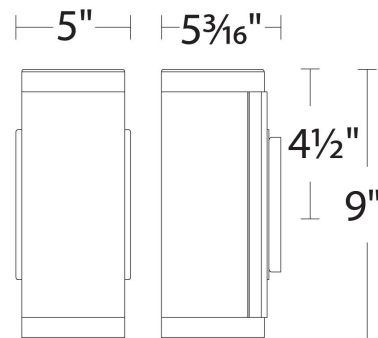

WAC LIGHTING

Fixture Type: _____

Catalog Number: _____

Project: _____

Location: _____

Cylo Outdoor Wall Sconce

Model & Size	Color Temp & CRI	Watt	LED Lumens	Delivered Lumens	Finish
WS-W91809 9"	3000K 90	11W	776	537	BZ Bronze
	4000K 90	11W	807	559	TT Titanium

Example: **WS-W91809-30-BZ**

DESCRIPTION

Crafted in aluminum with contrast end-caps in durable weather-resistant finishes, Cylo provides reliable illumination in a simple form that's perfect for outdoor paths and entryways.

FEATURES

- Weather-resistant finish
- ACLED driverless technology
- 5 year warranty

SPECIFICATIONS

Color Temp:	4000K, 3000K
Input:	120 VAC, 50/60Hz
CRI:	90
Dimming:	ELV: 100-10%
Rated Life:	50000 Hours
Mounting:	Can be mounted on wall in all orientations
Standards:	ETL, cETL, IP65, Title 24: 2019 Wet Location Listed
Construction:	Aluminum hardware with natural white acrylic diffuser

FINISHES

Bronze Titanium

LINE DRAWING

WS-W91809