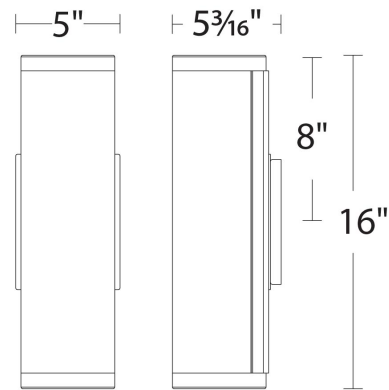

WAC LIGHTING

Fixture Type: _____

Catalog Number: _____

Project: _____

Location: _____

Cylo Outdoor Wall Sconce

Model & Size	Color Temp & CRI	Watt	LED Lumens	Delivered Lumens	Finish
WS-W91816 16"	3000K 90	20W	1683	1279	BZ Bronze
	4000K 90	20W	1788	1359	TT Titanium

Example: **WS-W91816-30-BZ**

DESCRIPTION

Crafted in aluminum with contrast end-caps in durable weather-resistant finishes, Cylo provides reliable illumination in a simple form that's perfect for outdoor paths and entryways.

FEATURES

- Weather-resistant finish
- ACLED driverless technology
- 5 year warranty

SPECIFICATIONS

Color Temp:	4000K, 3000K
Input:	120 VAC, 50/60Hz
CRI:	90
Dimming:	ELV: 100-10%
Rated Life:	50000 Hours
Mounting:	Can be mounted on wall in all orientations
Standards:	ETL, cETL, IP65, Title 24: 2019 Wet Location Listed
Construction:	Aluminum hardware with natural white acrylic diffuser

FINISHES

LINE DRAWING

WS-W91816