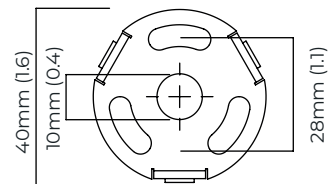

### WEIGHT

8kg (17.6lbs)

### CERTIFICATION

mounting plate dimensions

North America junction box cover