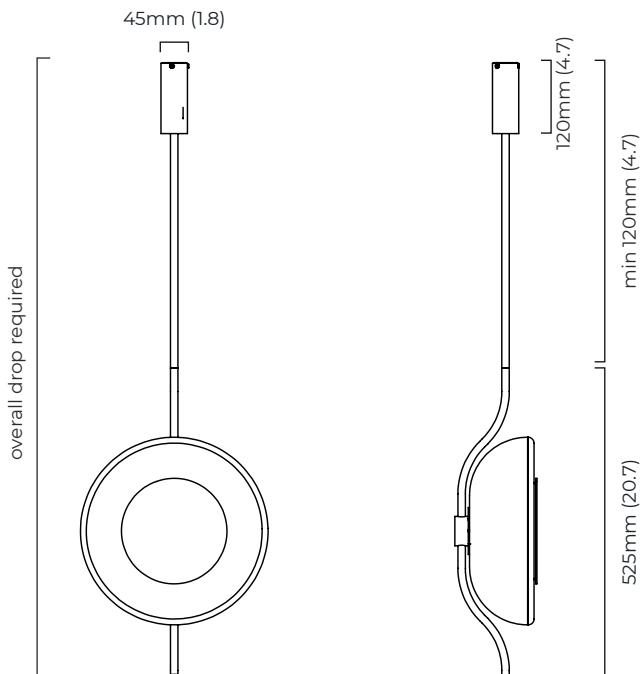

PENDULUM PENDANT

Designed by Dan Yeffet for CTO Lighting, the Pendulum collection emanates light, which appears to oscillate in concentric bands from the light source, encased and diffused by the mouth-blown, curved glass.

FINISH

satin brass and smoked glass
CTO-01-181-0001

bronze and smoked glass
CTO-01-181-0002

BULBS

integrated LED - trailing edge dimmable - 8w - 2700k

DESIGNER

Dan Yeffet

WEIGHT

8kg (17.6lbs)

CERTIFICATION