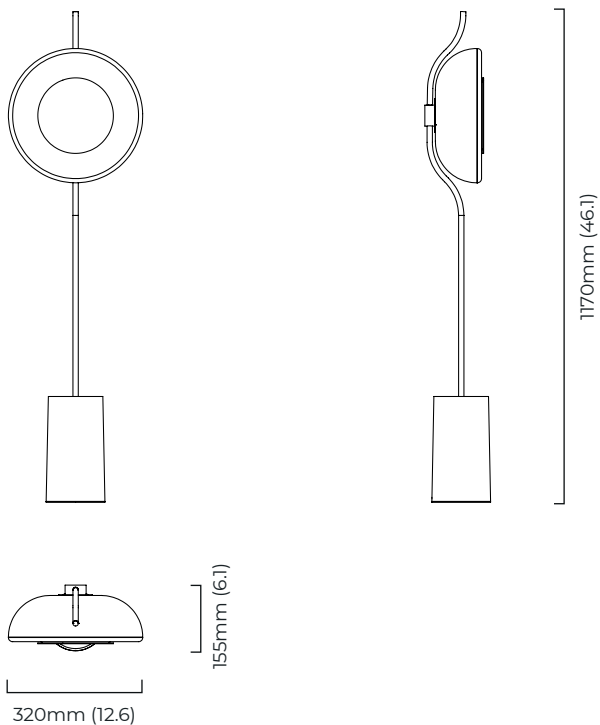

FLEX

2500mm (92") cordset with black flex and inline dimmer

DESIGNER

Dan Yeffet

WEIGHT

14kg (30.9lbs)

CERTIFICATION

	Input Voltage	As Standard	On Request
Phase Cut (rotary dimmer)	230	✓	
0/1-10V230	230	✗	✗
DALi	230	✗	✗
Phase Cut (rotary dimmer)	120	✓	
0/1-10V120	120	✗	✗
DALi	120	✗	✗