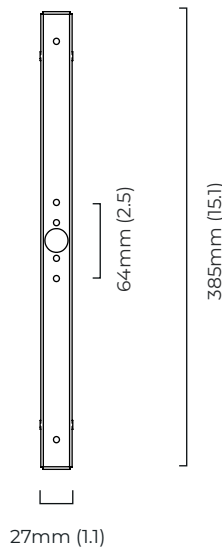

DESIGNER

Federico Peri

WEIGHT

3kg (6.6lbs)

CERTIFICATION

Mounting plate dimensions

North America junction box cover

	Input Voltage	As Standard	On Request
Phase Cut (rotary dimmer)	230	✓	
0/1-10V230	230	✗	✗
DALi	230	✗	✓
Phase Cut (rotary dimmer)	120	✓	
0/1-10V120	120	✗	✗
DALi	120	✗	✗