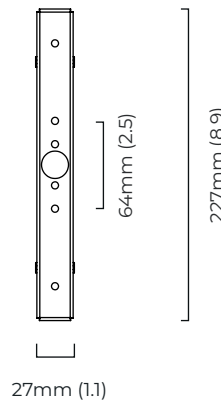

DESIGNER

Federico Peri

WEIGHT

2kg (4.4lbs)

CERTIFICATION

Mounting plate dimensions

North America junction box cover

	Input Voltage	As Standard	On Request
Phase Cut (rotary dimmer)	230	✓	
0/1-10V230	230	✗	✗
DALi	230	✗	✓
Phase Cut (rotary dimmer)	120	✓	
0/1-10V120	120	✗	✗
DALi	120	✗	✗