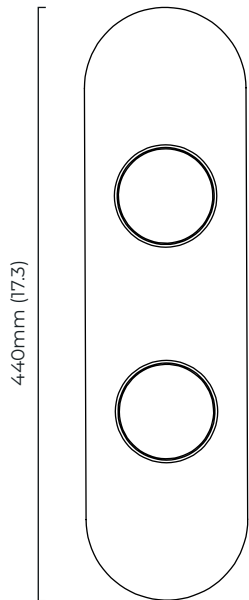

MODULO TWIN WALL

Designed by Federico Peri for CTO Lighting, MODULO is a collection of chandelier, pendant and wall lights distinguished by its modular form, arranged in linear configurations, creating versatile lighting sculptures.

FINISH

satin brass with smoked kiln cast glass and matt opal glass shades
MODWA2SBSKMO

bronze with smoked kiln cast glass and matt opal glass shades
MODWA2BZSKMO

BULBS

integrated LED - trailing edge dimmable - 9w - 2700k

DESIGNER

Federico Peri

WEIGHT

2kg (4.4lbs)

CERTIFICATION

Mounting plate dimensions

North America junction box cover

	Input Voltage	As Standard	On Request
Phase Cut (rotary dimmer)	230	✓	
0/1-10V230	230	✗	✗
DALi	230	✗	✓
Phase Cut (rotary dimmer)	120	✓	
0/1-10V120	120	✗	✗
DALi	120	✗	✗