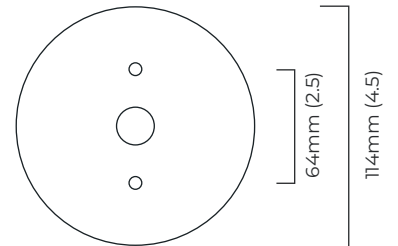

DESIGNER

Federico Peri

WEIGHT

2kg (4.4lbs)

CERTIFICATION

Mounting plate dimensions

North America junction box cover

	Input Voltage	As Standard	On Request
Phase Cut (rotary dimmer)	230	✓	
0/1-10V230	230	✗	✗
DALi	230	✗	✓
Phase Cut (rotary dimmer)	120	✓	
0/1-10V120	120	✗	✗
DALi	120	✗	✗