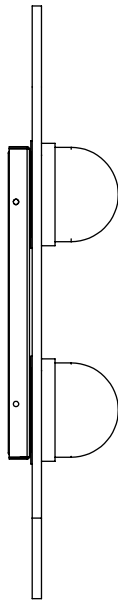

MODULO TWIN WALL

Designed by Federico Peri for CTO Lighting, MODULO is a collection of chandelier, pendant and wall lights distinguished by its modular form, arranged in linear configurations, creating versatile lighting sculptures.

FINISH

satin brass with smoked kiln cast glass and matt opal glass shades
MODWA2SBSKMO

bronze with smoked kiln cast glass and matt opal glass shades
MODWA2BZSKMO

BULBS

integrated LED - trailing edge dimmable - 9w - 2700k

DESIGNER

Federico Peri

WEIGHT

2kg (4.4lbs)

CERTIFICATION

Mounting plate dimensions

North America junction box cover

	Input Voltage	As Standard	On Request
Phase Cut (rotary dimmer)	230	✓	
0/1-10V230	230	✗	✗
DALi	230	✗	✓
Phase Cut (rotary dimmer)	120	✓	
0/1-10V120	120	✗	✗
DALi	120	✗	✗