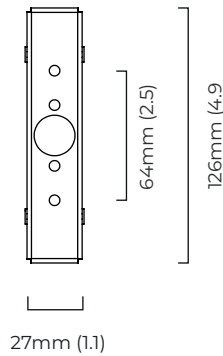

DESIGNER

Federico Peri

WEIGHT

1kg (2.2lbs)

CERTIFICATION

Mounting plate dimensions

North America junction box cover

	Input Voltage	As Standard	On Request
Phase Cut (rotary dimmer)	230	✓	
0/1-10V230	230	✗	✗
DALi	230	✗	✓
Phase Cut (rotary dimmer)	120	✓	
0/1-10V120	120	✗	✗
DALi	120	✗	✗