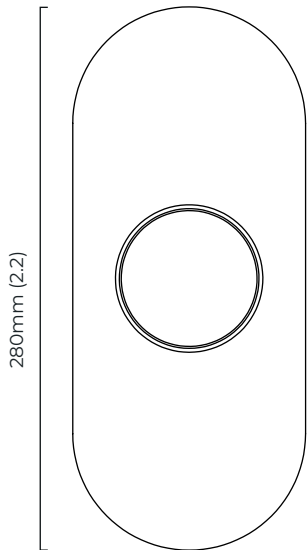

FINISH

satin brass with smoked kiln cast glass and matt opal glass shades
MODWA1BSKMO

bronze with smoked kiln cast glass and matt opal glass shades
MODWA1BZSKMO

BULBS

integrated LED - trailing edge dimmable - 4.5w - 2700k

DESIGNER

Federico Peri

WEIGHT

1kg (2.2lbs)

CERTIFICATION

Mounting plate dimensions

North America junction box cover

	Input Voltage	As Standard	On Request
Phase Cut (rotary dimmer)	230	✓	
0/1-10V230	230	✗	✗
DALi	230	✗	✓
Phase Cut (rotary dimmer)	120	✓	
0/1-10V120	120	✗	✗
DALi	120	✗	✗