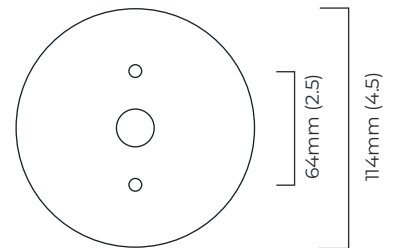

DESIGNER

Federico Peri

WEIGHT

1kg (2.2lbs)

CERTIFICATION

Mounting plate dimensions

North America junction box cover

	Input Voltage	As Standard	On Request
Phase Cut (rotary dimmer)	230	✓	
0/1-10V230	230	✗	✗
DALi	230	✗	✓
Phase Cut (rotary dimmer)	120	✓	
0/1-10V120	120	✗	✗
DALi	120	✗	✗