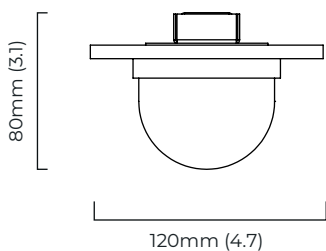

DESIGNER

Federico Peri

WEIGHT

1kg (2.2lbs)

CERTIFICATION

Mounting plate dimensions

North America junction box cover

	Input Voltage	As Standard	On Request
Phase Cut (rotary dimmer)	230	✓	
0/1-10V230	230	✗	✗
DALi	230	✗	✓
Phase Cut (rotary dimmer)	120	✓	
0/1-10V120	120	✗	✗
DALi	120	✗	✗