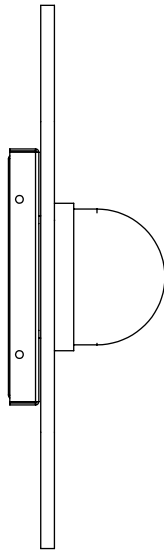

MODULO SINGLE WALL

Designed by Federico Peri for CTO Lighting, MODULO is a collection of chandelier, pendant and wall lights distinguished by its modular form, arranged in linear configurations, creating versatile lighting sculptures.

FINISH

satin brass with smoked kiln cast glass and matt opal glass shades
MODWA1BSKMO

bronze with smoked kiln cast glass and matt opal glass shades
MODWA1BZSKMO

BULBS

integrated LED - trailing edge dimmable - 4.5w - 2700k

DESIGNER

Federico Peri

WEIGHT

1kg (2.2lbs)

CERTIFICATION

Mounting plate dimensions

North America junction box cover

	Input Voltage	As Standard	On Request
Phase Cut (rotary dimmer)	230	✓	
0/1-10V230	230	✗	✗
DALi	230	✗	✓
Phase Cut (rotary dimmer)	120	✓	
0/1-10V120	120	✗	✗
DALi	120	✗	✗