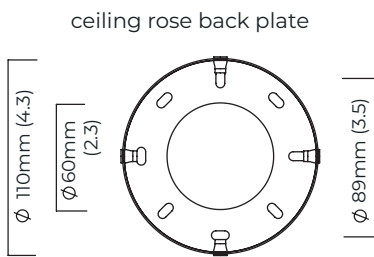

FINISH

satin brass with smoked kiln cast glass and matt opal glass shades
MODPEVLSBSKMO

bronze with smoked kiln cast glass and matt opal glass shades
MODPEVLBZSKMO

SUSPENSION

drop rod with ceiling box

please specify the required overall drop from the ceiling to the bottom of the fitting

BULBS

integrated LED - trailing edge dimmable - 27w - 2700k

DESIGNER

Federico Peri

WEIGHT

10kg (22lbs)

CERTIFICATION

	Input Voltage	As Standard	On Request
Phase Cut (rotary dimmer)	230	✓	
0/1-10V230	230	✗	✗
DALi	230	✗	✓
Phase Cut (rotary dimmer)	120	✓	
0/1-10V120	120	✗	✗
DALi	120	✗	✗