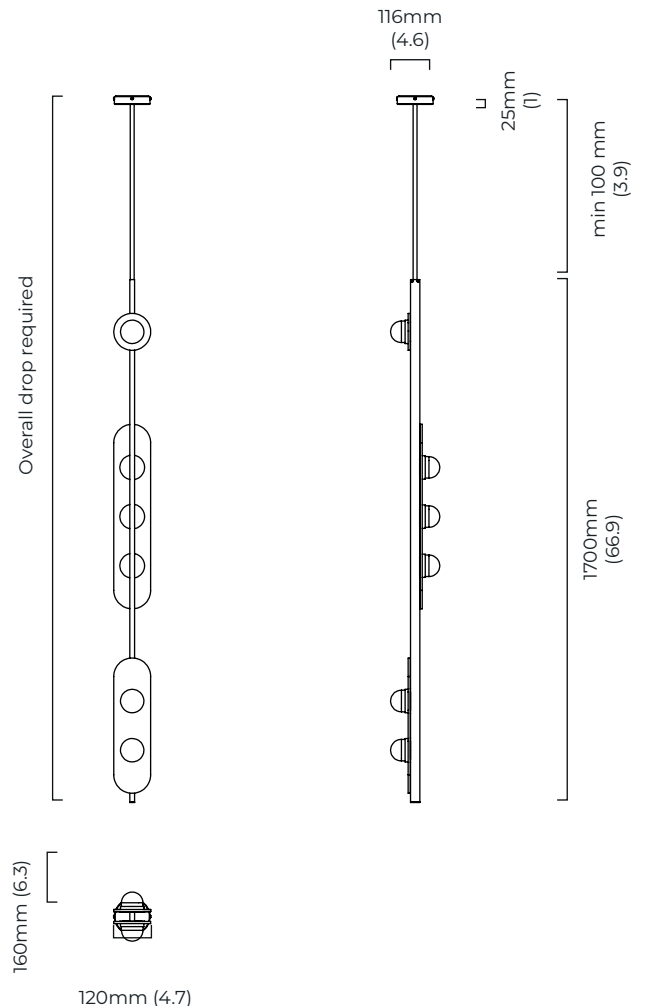

FINISH

satin brass with smoked kiln cast glass and matt opal glass shades
MODPEVLSBSKMO

bronze with smoked kiln cast glass and matt opal glass shades
MODPEVLBZSKMO

SUSPENSION

drop rod with ceiling box

please specify the required overall drop from the ceiling to the bottom of the fitting

BULBS

integrated LED - trailing edge dimmable - 27w - 2700k

DESIGNER

Federico Peri

WEIGHT

10kg (22lbs)

CERTIFICATION

	Input Voltage	As Standard	On Request
Phase Cut (rotary dimmer)	230	✓	
0/1-10V230	230	✗	✗
DALi	230	✗	✓
Phase Cut (rotary dimmer)	120	✓	
0/1-10V120	120	✗	✗
DALi	120	✗	✗