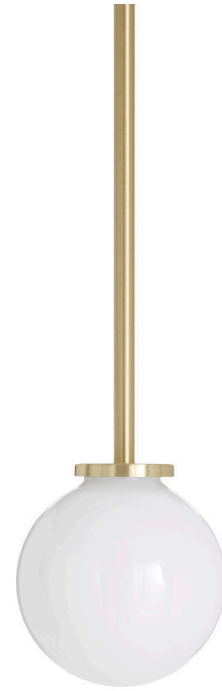

MEZZO PENDANT

The best in its class, the Mezzo collection represents refinement in quality materials. Satin brass or nickel metalwork and hand blown glass are a perfect pairing.

FINISH

satin brass with opal glass shade
CTO-01-125-0001

SUSPENSION

drop rod with ceiling box

please specify the required overall drop from the ceiling to the bottom of the fitting

BULBS

240v - 1 x G9, 25w max halogen (or 2.3w LED 2700k)
120v - 1 x G9, 25w max halogen (or 2.3w LED 2700k)
(no bulbs supplied)

WEIGHT

1kg (2.2lbs)

CERTIFICATION