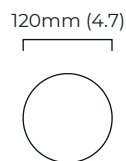

MEZZO PENDANT

The best in its class, the Mezzo collection represents refinement in quality materials. Satin brass or nickel metalwork and hand blown glass are a perfect pairing.

FINISH

satin brass with opal glass shade
CTO-01-125-0001

SUSPENSION

drop rod with ceiling box

please specify the required overall drop from the ceiling to the bottom of the fitting

BULBS

240v - 1 x G9, 25w max halogen (or 2.3w LED 2700k)
120v - 1 x G9, 25w max halogen (or 2.3w LED 2700k)
(no bulbs supplied)

WEIGHT

1kg (2.2lbs)

CERTIFICATION