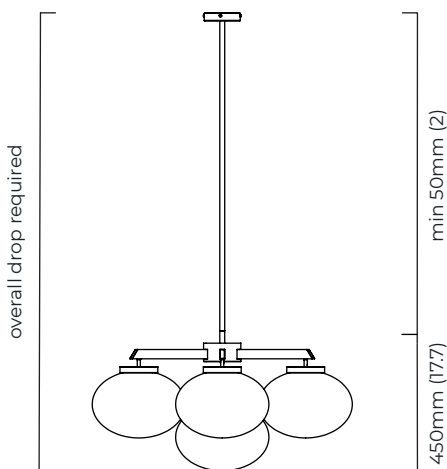

CLOUDESLEY MEDIUM CHANDELIER

Inspired by the Georgian street name, the home of CTO's London showroom, made from brass or bronze with sandblasted glass shades, the Cloudesley chandelier creates a heavenly effect.

FINISH

satin brass with matt opal glass shades
CTO-01-052-0011

dark bronze with matt opal glass shades
CTO-01-052-0012

SUSPENSION

drop rod with ceiling box

please specify the required overall drop from the ceiling to the bottom of the fitting

BULBS

240v - 7 x E27, 60w max (or 8w LED 2700k)
120v - 7 x E26, 60w max (or 8w LED 2700k)
(no bulbs supplied)

WEIGHT

18kg (39.7lbs)

CERTIFICATION

E492308