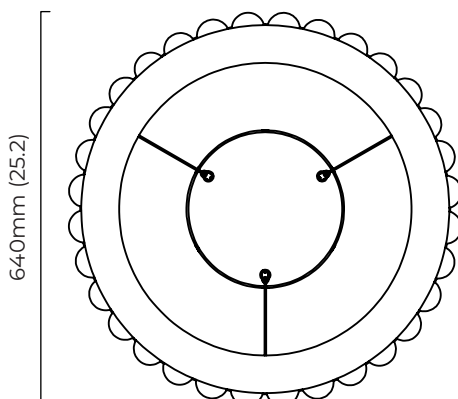

FINISH

Ceiling mounting plate

all satin brass
CTO-01-045-0001

all bronze
CTO-01-045-0002

BULBS

integrated LED - trailing edge dimmable - 38w - 2700k

LED driver to be installed in the cavity

driver can be placed upto 2m away from the ceiling plate

WEIGHT

20Kg (44.1lbs)
additional support around junction box required for installation

CERTIFICATION

mounting plate dimensions

AVALON CHANDELIER MEDIUM CEILING ROSE

A continuous ring of alabaster columns, encapsulated in brass or bronze creating a powerful contrast. Each column is illuminated, highlighting the unique striations of every piece of alabaster producing a sophisticated ambience.

ADDITIONAL INFORMATION ON CEILING ROSE OPTION

FINISH

satin brass (ceiling rose only)
CTO-01-045-0051

bronze (ceiling rose only)
CTO-01-045-0052

WEIGHT

1kg (2.2lbs) - (ceiling rose only)

Note - LED driver inside ceiling rose.

mounting plate dimensions