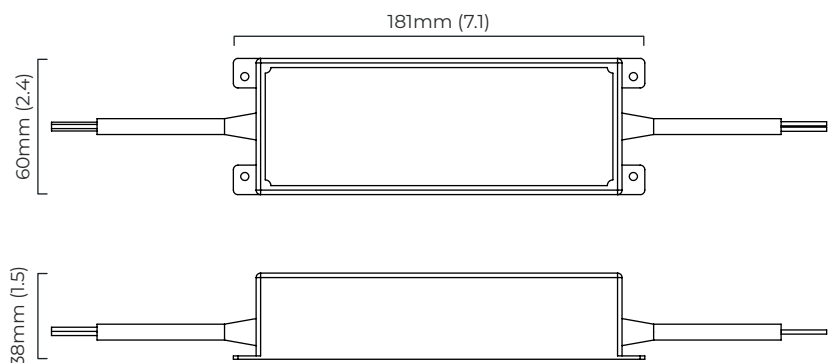

FINISH

Ceiling mounting plate

all satin brass
CTO-01-045-0001

all bronze
CTO-01-045-0002

BULBS

integrated LED - trailing edge dimmable - 38w - 2700k

LED driver to be installed in the cavity

driver can be placed upto 2m away from the ceiling plate

WEIGHT

20Kg (44.1lbs)
additional support around junction box required for installation

CERTIFICATION

mounting plate dimensions

AVALON CHANDELIER MEDIUM CEILING ROSE

A continuous ring of alabaster columns, encapsulated in brass or bronze creating a powerful contrast. Each column is illuminated, highlighting the unique striations of every piece of alabaster producing a sophisticated ambience.

ADDITIONAL INFORMATION ON CEILING ROSE OPTION

FINISH

satin brass (ceiling rose only)
CTO-01-045-0051

bronze (ceiling rose only)
CTO-01-045-0052

WEIGHT

1kg (2.2lbs) - (ceiling rose only)

Note - LED driver inside ceiling rose.

mounting plate dimensions