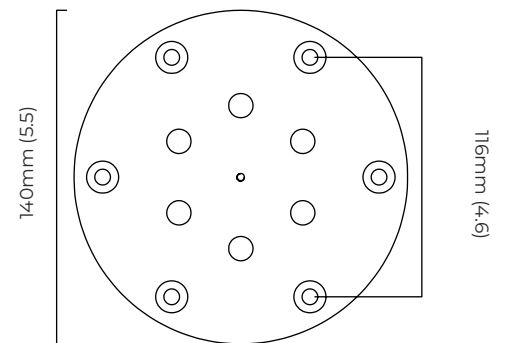

WEIGHT

20Kg (44.1lbs)
additional support around junction box required for installation

CERTIFICATION

mounting plate dimensions

AVALON CHANDELIER MEDIUM CEILING ROSE

A continuous ring of alabaster columns, encapsulated in brass or bronze creating a powerful contrast. Each column is illuminated, highlighting the unique striations of every piece of alabaster producing a sophisticated ambience.

ADDITIONAL INFORMATION ON CEILING ROSE OPTION

FINISH

satin brass (ceiling rose only)
CTO-01-045-0051

bronze (ceiling rose only)
CTO-01-045-0052

WEIGHT

1kg (2.2lbs) - (ceiling rose only)

Note - LED driver inside ceiling rose.

mounting plate dimensions