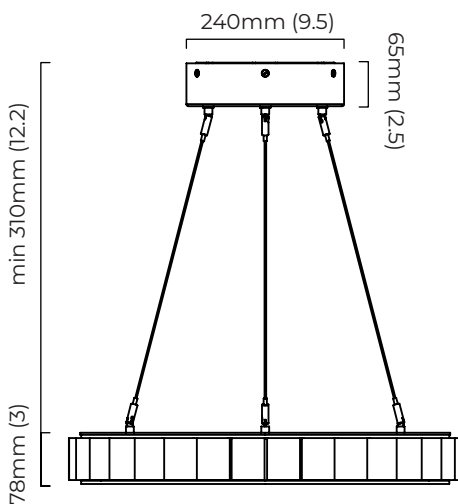

FINISH

Ceiling mounting plate

all satin brass
CTO-01-045-0001

all bronze
CTO-01-045-0002

BULBS

integrated LED - trailing edge dimmable - 38w - 2700k

LED driver to be installed in the cavity

driver can be placed upto 2m away from the ceiling plate

WEIGHT

20Kg (44.1lbs)
additional support around junction box required for installation

CERTIFICATION

mounting plate dimensions

AVALON CHANDELIER MEDIUM CEILING ROSE

A continuous ring of alabaster columns, encapsulated in brass or bronze creating a powerful contrast. Each column is illuminated, highlighting the unique striations of every piece of alabaster producing a sophisticated ambience.

ADDITIONAL INFORMATION ON CEILING ROSE OPTION

FINISH

satin brass (ceiling rose only)
CTO-01-045-0051

bronze (ceiling rose only)
CTO-01-045-0052

WEIGHT

1kg (2.2lbs) - (ceiling rose only)

Note - LED driver inside ceiling rose.

mounting plate dimensions