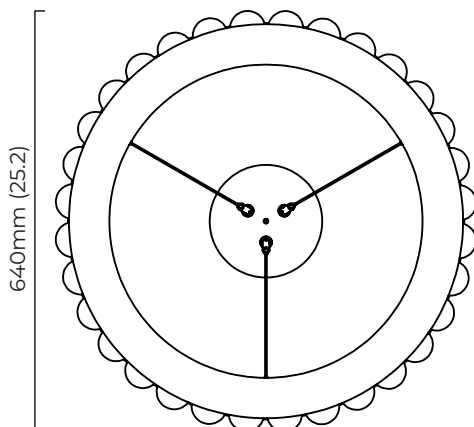

FINISH

Ceiling mounting plate

all satin brass
CTO-01-045-0001

all bronze
CTO-01-045-0002

BULBS

integrated LED - trailing edge dimmable - 38w - 2700k

LED driver to be installed in the cavity

driver can be placed upto 2m away from the ceiling plate

WEIGHT

20Kg (44.1lbs)
additional support around junction box required for installation

CERTIFICATION

mounting plate dimensions

AVALON CHANDELIER MEDIUM CEILING ROSE

A continuous ring of alabaster columns, encapsulated in brass or bronze creating a powerful contrast. Each column is illuminated, highlighting the unique striations of every piece of alabaster producing a sophisticated ambience.

ADDITIONAL INFORMATION ON CEILING ROSE OPTION

FINISH

satin brass (ceiling rose only)
CTO-01-045-0051

bronze (ceiling rose only)
CTO-01-045-0052

WEIGHT

1kg (2.2lbs) - (ceiling rose only)

Note - LED driver inside ceiling rose.

mounting plate dimensions