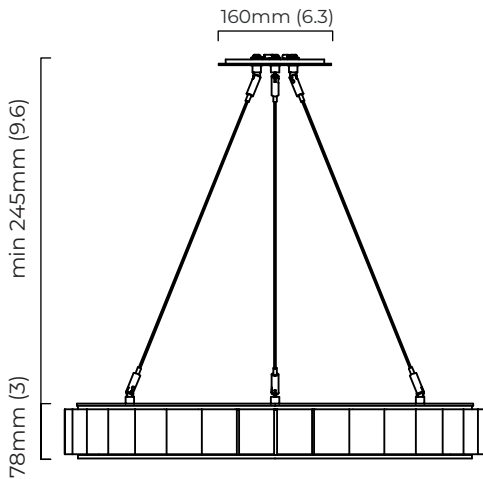

FINISH

Ceiling mounting plate

all satin brass
CTO-01-045-0001

all bronze
CTO-01-045-0002

BULBS

integrated LED - trailing edge dimmable - 38w - 2700k

LED driver to be installed in the cavity

driver can be placed upto 2m away from the ceiling plate

WEIGHT

20Kg (44.1lbs)
additional support around junction box required for installation

CERTIFICATION

mounting plate dimensions

AVALON CHANDELIER MEDIUM CEILING ROSE

A continuous ring of alabaster columns, encapsulated in brass or bronze creating a powerful contrast. Each column is illuminated, highlighting the unique striations of every piece of alabaster producing a sophisticated ambience.

ADDITIONAL INFORMATION ON CEILING ROSE OPTION

FINISH

satin brass (ceiling rose only)
CTO-01-045-0051

bronze (ceiling rose only)
CTO-01-045-0052

WEIGHT

1kg (2.2lbs) - (ceiling rose only)

Note - LED driver inside ceiling rose.

mounting plate dimensions