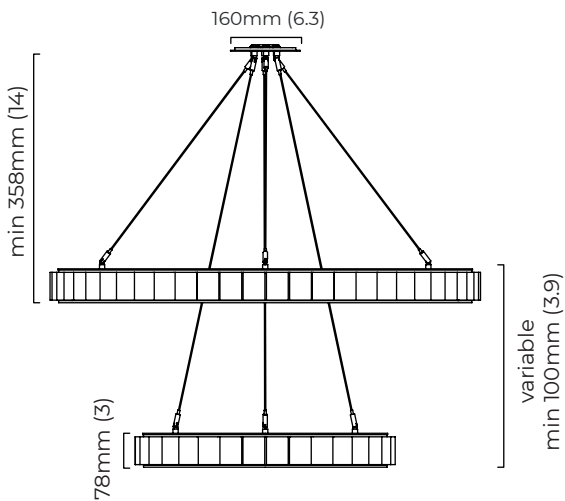

FINISH

Ceiling mounting plate

all satin brass
CTO-01-045-0201

all bronze
CTO-01-045-0202

BULBS

integrated LED - trailing edge dimmable - 37w + 66w - 2700k

Note - 2 x LED drivers, to be installed in the cavity.

WEIGHT

44kg (97lbs)

CERTIFICATION

mounting plate dimensions

AVALON HALO CHANDELIER CEILING ROSE

A continuous ring of alabaster columns, encapsulated in brass or bronze creating a powerful contrast. Each column is illuminated, highlighting the unique striations of every piece of alabaster producing a sophisticated ambience.

ADDITIONAL INFORMATION ON CEILING ROSE OPTION

FINISH

all satin brass (ceiling rose only)
CTO-01-045-0251

all bronze (ceiling rose only)
CTO-01-045-0252

WEIGHT

45.5kg (100.3lbs) - Total

Note - 2 x LED drivers, inside ceiling rose

mounting plate dimensions