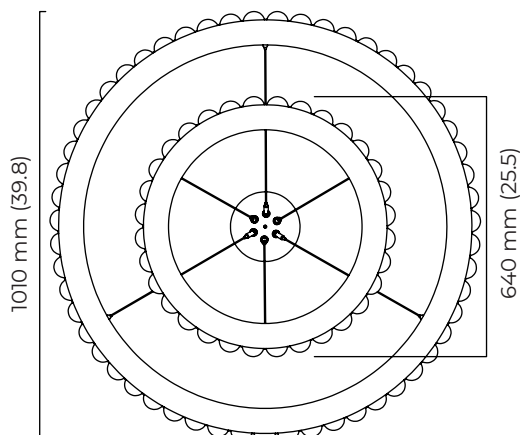

FINISH

Ceiling mounting plate

all satin brass
CTO-01-045-0201

all bronze
CTO-01-045-0202

BULBS

integrated LED - trailing edge dimmable - 37w + 66w - 2700k

Note - 2 x LED drivers, to be installed in the cavity.

WEIGHT

44kg (97lbs)

CERTIFICATION

mounting plate dimensions

AVALON HALO CHANDELIER CEILING ROSE

A continuous ring of alabaster columns, encapsulated in brass or bronze creating a powerful contrast. Each column is illuminated, highlighting the unique striations of every piece of alabaster producing a sophisticated ambience.

mounting plate dimensions