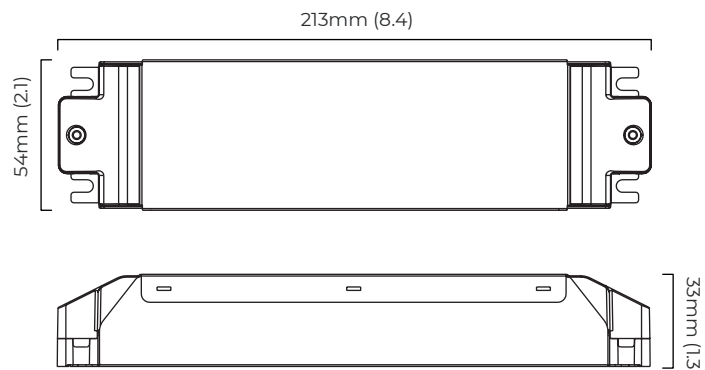

FINISH

Ceiling mounting plate

all satin brass
CTO-01-045-0201

all bronze
CTO-01-045-0202

BULBS

integrated LED - trailing edge dimmable - 37w + 66w - 2700k

Note - 2 x LED drivers, to be installed in the cavity.

WEIGHT

44kg (97lbs)

CERTIFICATION

mounting plate dimensions

AVALON HALO CHANDELIER CEILING ROSE

A continuous ring of alabaster columns, encapsulated in brass or bronze creating a powerful contrast. Each column is illuminated, highlighting the unique striations of every piece of alabaster producing a sophisticated ambience.

ADDITIONAL INFORMATION ON CEILING ROSE OPTION

FINISH

all satin brass (ceiling rose only)
CTO-01-045-0251

all bronze (ceiling rose only)
CTO-01-045-0252

WEIGHT

45.5kg (100.3lbs) - Total

Note - 2 x LED drivers, inside ceiling rose

mounting plate dimensions