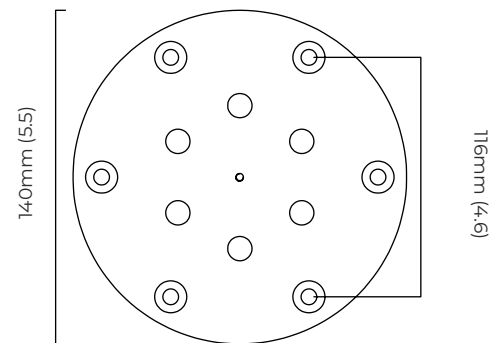

FINISH

Ceiling mounting plate

all satin brass
CTO-01-045-0201

all bronze
CTO-01-045-0202

BULBS

integrated LED - trailing edge dimmable - 37w + 66w - 2700k

Note - 2 x LED drivers, to be installed in the cavity.

WEIGHT

44kg (97lbs)

CERTIFICATION

mounting plate dimensions

AVALON HALO CHANDELIER CEILING ROSE

A continuous ring of alabaster columns, encapsulated in brass or bronze creating a powerful contrast. Each column is illuminated, highlighting the unique striations of every piece of alabaster producing a sophisticated ambience.

mounting plate dimensions