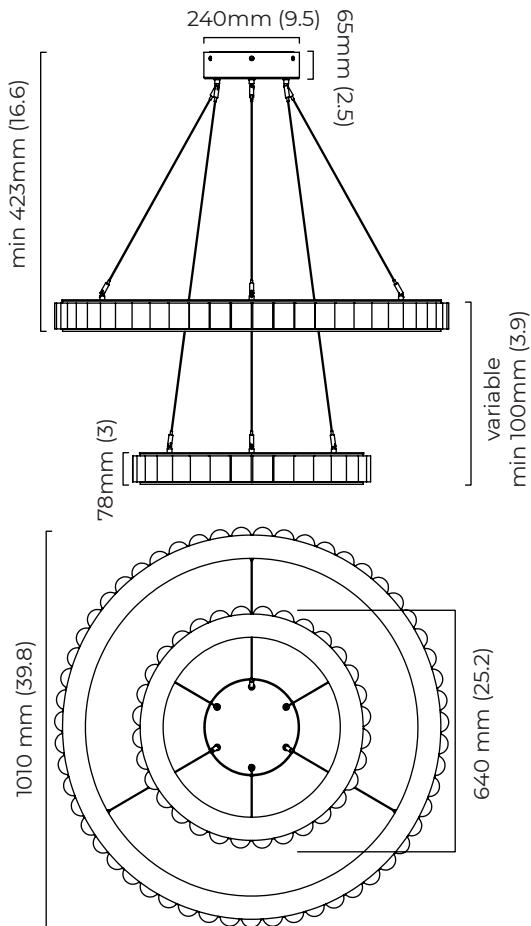

FINISH

Ceiling mounting plate

all satin brass
CTO-01-045-0201

all bronze
CTO-01-045-0202

BULBS

integrated LED - trailing edge dimmable - 37w + 66w - 2700k

Note - 2 x LED drivers, to be installed in the cavity.

WEIGHT

44kg (97lbs)

CERTIFICATION

mounting plate dimensions

AVALON HALO CHANDELIER CEILING ROSE

A continuous ring of alabaster columns, encapsulated in brass or bronze creating a powerful contrast. Each column is illuminated, highlighting the unique striations of every piece of alabaster producing a sophisticated ambience.

ADDITIONAL INFORMATION ON CEILING ROSE OPTION

FINISH

all satin brass (ceiling rose only)
CTO-01-045-0251

all bronze (ceiling rose only)
CTO-01-045-0252

WEIGHT

45.5kg (100.3lbs) - Total

Note - 2 x LED drivers, inside ceiling rose

mounting plate dimensions