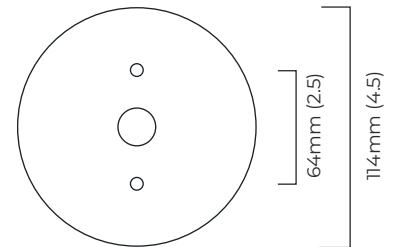

FINISH

bronze with satin brass details and honed alabaster
CTO-07-017-0031

satin brass with honed alabaster
CTO-07-017-0032

BULBS

integrated LED - dimmable - 32w - 2700k

WEIGHT

8kg (17.6lbs)

CERTIFICATION

also available in IP44 version, please contact sales@ctolighting.co.uk for more information

mounting plate dimensions

North America junction box cover

	Input Voltage	As Standard	On Request
Phase Cut (rotary dimmer)	230	✓	
0/1-10V	230		✓
DALi	230		✓
Phase Cut (rotary dimmer)	120	✓	
0/1-10V	120		✓
DALi	120	✗	✗