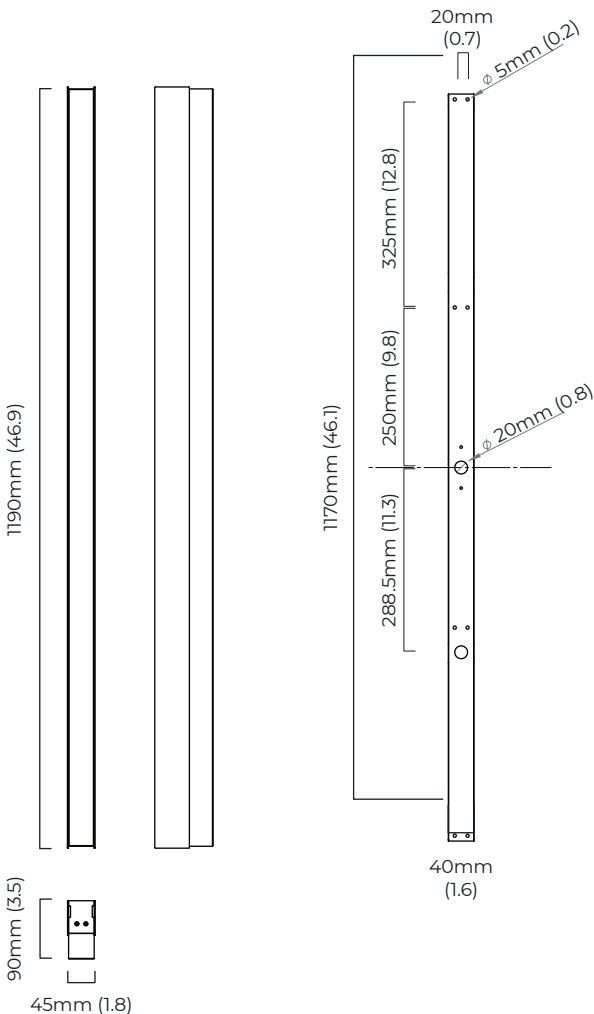

FINISH

bronze with satin brass details and honed alabaster
CTO-07-017-0031

satin brass with honed alabaster
CTO-07-017-0032

BULBS

integrated LED - dimmable - 32w - 2700k

WEIGHT

8kg (17.6lbs)

CERTIFICATION

also available in IP44 version, please contact sales@ctolighting.co.uk for more information

mounting plate dimensions

North America junction box cover

	Input Voltage	As Standard	On Request
Phase Cut (rotary dimmer)	230	✓	
0/1-10V	230		✓
DALi	230		✓
Phase Cut (rotary dimmer)	120	✓	
0/1-10V	120		✓
DALi	120	✗	✗