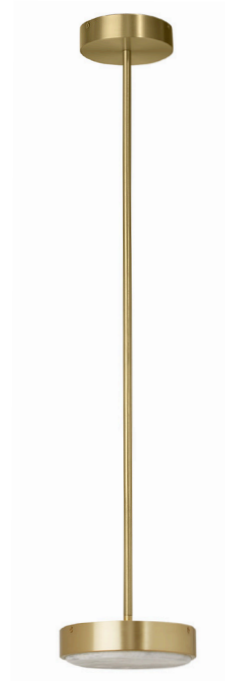

ANVERS SMALL PENDANT

With its refined silhouette, Anvers collection creates a maximum impact through its exquisite disc of natural alabaster stone encased within solid brass, creating a pure and elegant piece.

FINISH

Pendant

all satin brass
CTO-01-029-0001

all bronze
CTO-01-029-0002

BULBS

integrated LED - trailing edge dimmable - 10.5w - 3000k

Note - LED driver inside ceiling / wall rose.

WEIGHT

3kg (6.6lbs)

CERTIFICATION