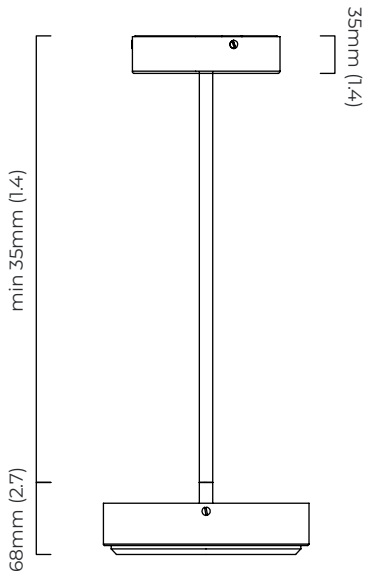

### BULBS

integrated LED - trailing edge dimmable - 10.5w - 3000k

Note - LED driver inside ceiling / wall rose.

### WEIGHT

3kg (6.6lbs)

### CERTIFICATION

mounting plate dimensions

	Input Voltage	As Standard	On Request
Phase Cut (rotary dimmer)	230	✓	
0/1-10V230	230		✓
DALi	230		✓
Phase Cut (rotary dimmer)	120	✓	
0/1-10V120	120		✓
DALi	120	*	*