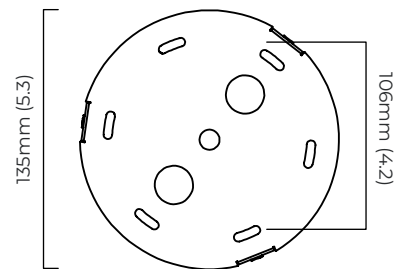

mounting plate dimensions