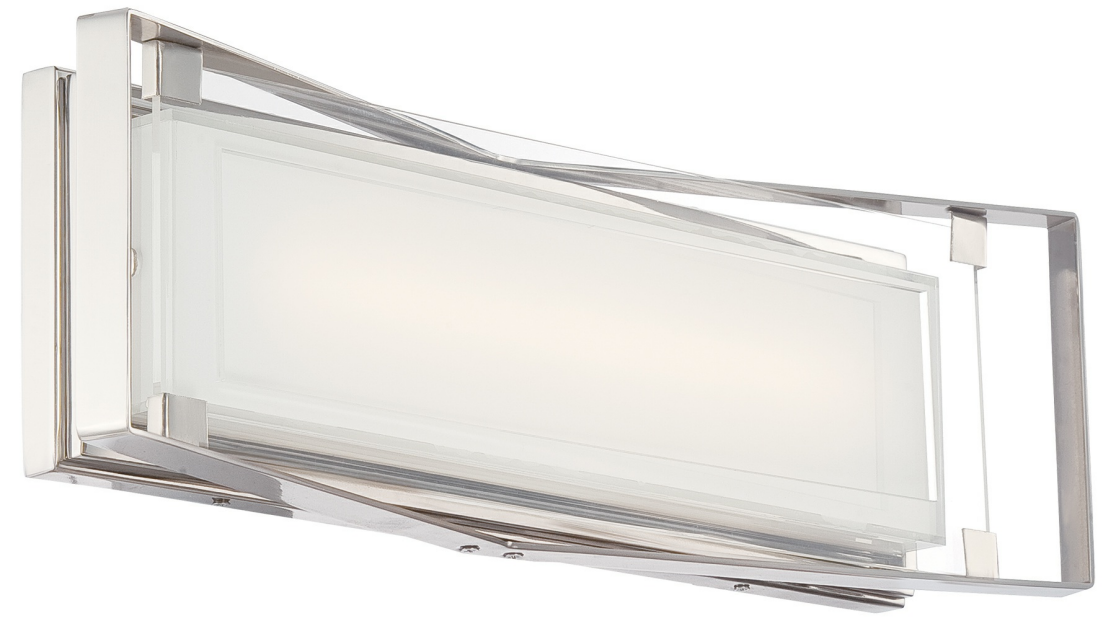

Item # <b>P1183-613-L</b>	UPC Code: <b>844349017714</b>
Product Family Name: <b>Crystal-Clear</b>	Finish: <b>Polished Nickel</b>
Category: <b>BATH</b>	Category Type: <b>Bath</b>
Certification <b>4009158</b>	
Patents:	
Notes:	

Image File Name: **P1183-613-L.jpg**

## MEASUREMENTS

Width: <b>22</b>	Length: <b>6.75</b>	Height: <b>4</b>	Extension: <b>No</b>
Height Adjustable: <b>No</b>	Min Overall Height: <b>7</b>	Max Overall Height: <b>10.16</b>	Slope: <b>No</b>
Wire Length: <b>7</b>	Chain Length:	Safety Cable Included: <b>No</b>	Net Weight: <b>10.16</b>
Canopy Width: <b>19.5</b>	Canopy Height: <b>6.38</b>	Canopy Length:	Center to Bottom: <b>3.31</b>
Backplate Width:	Backplate Height:	Center to Top: <b>3.31</b>	

## SHADE / GLASS

Description:	Material: <b>GLASS</b>
Part No.: <b>PG1183</b>	Quantity:
Width: <b>17.75</b>	Height: <b>4.75</b>
	Length: <b>1.5</b>