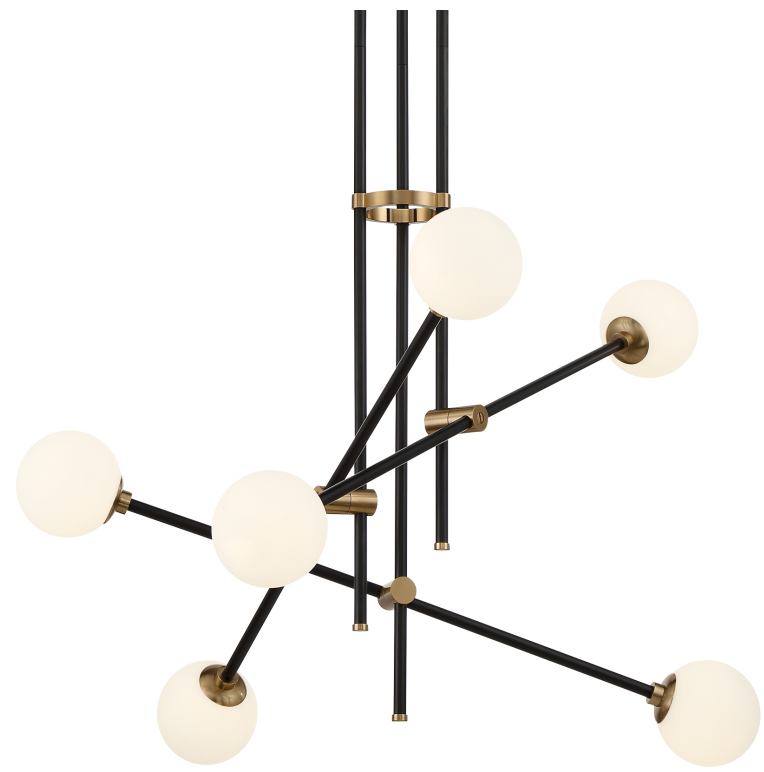

Item # P8155-681	UPC Code: 844349032687
Product Family Name: Cosmet	Finish: Coal
Category: PENDANTS	Category Type: Pendant
Certification 4006873	
Patents:	
Notes:	

Image File Name: **P8155-681.jpg**

MEASUREMENTS

Width: 32	Length: 19.5	Height: 72.0	Extension: No
Height Adjustable: Yes	Min Overall Height: 26.5	Max Overall Height: 72.0	Slope: No
Wire Length: 72"	Chain Length:	Safety Cable Included: No	Net Weight: 9.96
Canopy Width: 4.5	Canopy Height: 1.0	Canopy Length:	Center to Bottom:
Backplate Width:	Backplate Height:	Center to Top:	

No. of Bulbs: 6	Light Type: G9, T-4, (2-PIN)			
Max Bulb Wattage: 40	Socket: GP, 2-PIN			
Dimmable: Yes	Ballast:	Rated Life Hours:	Photocell Included: No	Bulb/LED Included: Y
Bulb/LED Included: Yes	Color Temp.:	CRI:	Initial Lumens:	Delivered Lumens:

Description: Etched Opal	Material: GLASS
Part No.: PG8151	Quantity: 6
Width: 4.0	Height: 4.0
	Length: 4.0

SHIPPING

Carton Width:	Carton Height:	Carton Length:
Carton Weight:	Carton Cubic Feet:	Small Package Shippable: Yes
Master Pack Width:	Master Pack Height:	Master Pack Length:
Master Pack Weight:	Master Cubic Feet:	Multi-Pack: 1
		Master Pack: 1