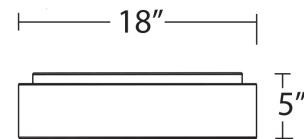

LINE DRAWING