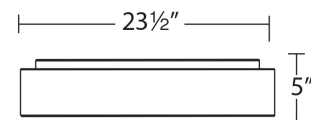

DESCRIPTION

Promenade of light. A self illuminating halo within.

FEATURES

- Driver concealed within the fixture
- 5 year warranty

SPECIFICATIONS

Color Temp:	3000K
Input:	120-277 VAC, 50/60Hz
CRI:	90
Dimming:	ELV: 100-10%, 0-10V: 100-10%
Rated Life:	50000 Hours
Mounting:	Can be mounted on ceiling or wall in all orientations
Standards:	ETL, cETL, Title 24: 2019 Damp Location Listed
Construction:	Aluminum body with acrylic diffuser

FINISHES

Brushed
Aluminum

LINE DRAWING

FM-33723