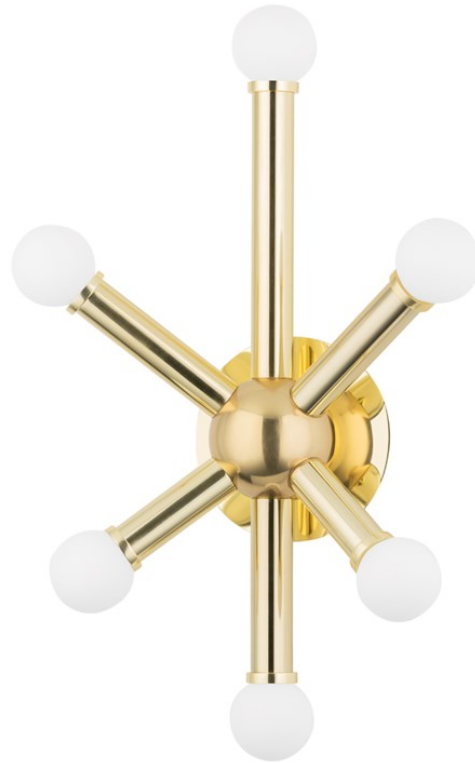

JACKSTONE

400-06-VPB

FINISHES

VINTAGE POLISHED BRASS (VPB)

DIMENSIONS

Height 18.00"

Width/Diameter 11.75"

Minimum Height 0.00"

Maximum Height 0.00"

Canopy/Backplate 5.00"

Hanging Type

Weight 4.23lb

GLASS/SHADES

Material

Attachment

Color

LAMPING/ELECTRICAL

Bulb 1

Bulb Included No

Socket Type E12 Candelabra Base

Wattage 8w

Voltage 120

SHIPPING

Carton 1 17" x 9" x 16"