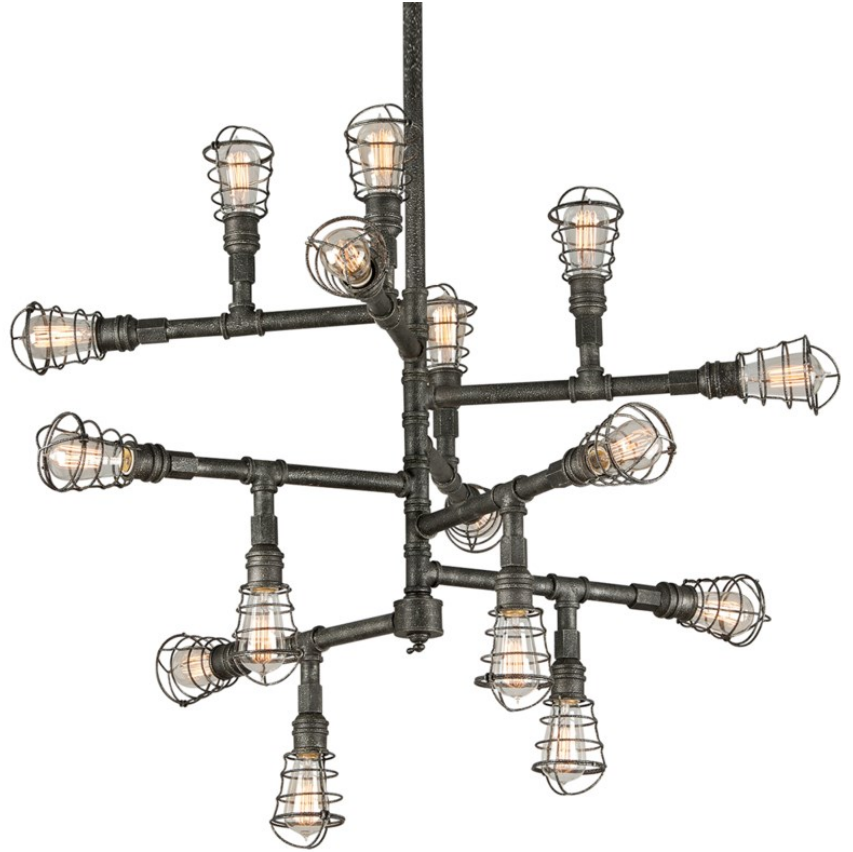

CONDUIT

F3818

FINISHES

OLD SILVER (OLD SILVER)

DIMENSIONS

Height 35.75"

Width/Diameter 42.00"

Minimum Height 45.75"

Maximum Height 75.75"

Canopy/Backplate 6.00"

Hanging Type 1-6" / 2-12" / 1-18" Stems

Weight 29.00lb

GLASS/SHADES

Material

Attachment

Color

LAMPING/ELECTRICAL

Bulb 1

Bulb Included No

Socket Type E26 Medium Base

Wattage 40w

Voltage 120

SHIPPING

Carton 1 44" x 44" x 39"