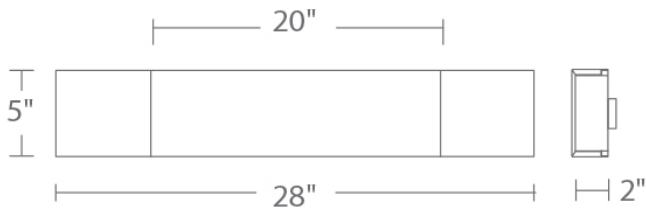

REPLACEMENT PARTS

RPL-GLA-3428 - Glass

WS-3428

Model & Size	Color Temp	Finish	LED Watts	LED Lumens	Delivered Lumens
WS-3428 28"	3000K	CH Chrome	36.5W	1982	916

Example: **WS-3428-CH**

•For 277V special order, add an "F" before the finish: WS-3428F-CH

For custom requests please contact customs@modernforms.com