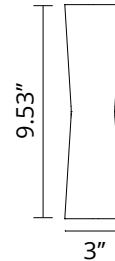

## Clessidra 20°+20°

Designed by Antonio Citterio, 2011

10W - 637lm - 3000K

Are you a professional and your project needs consulting and support?

[BOOK AN APPOINTMENT](#)

### Physical

Color	Deep Brown
Net weight (lb)	2.43
Package volume (in)	302.68
IP internal	55