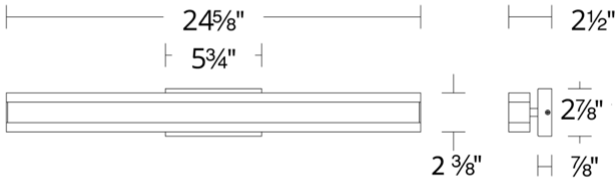

Project:

Location:

Fixture Type:

Catalog Number:

AVAILABLE FINISHES:

Cinch

WS-34125

PRODUCT DESCRIPTION

Upgrade your bath with an eye-catching modern light embedded with LEDs gently diffused by a frosted acrylic diffuser for upward and downward light. Ideal for illuminating a sleek bathroom or alongside a contemporary mirror. This linear functional luminaire delivers robust illumination with flexible mounting options. Switch between 3 color temperatures to customize the white light hue.

FEATURES

- Driver concealed within the canopy
- Adjustable backplate accommodates to off-center junction box locations
- Built in color temperature adjustability. Switch from 2700K/3000K/3500K
- Conversion plate included to accommodate 4" junction box

SPECIFICATIONS

Rated Life	50000 Hours
Standards	ETL, cETL, Damp Location Listed, Title 24 JA8: 2019 Compliant
Input	120/277V, 50/60Hz
Dimming	ELV
Mounting	Can be mounted on wall in all orientations
Color Temp	3500K, 3000K, 2700K
CRI	90
Construction	Steel and aluminum body with frosted acrylic diffuser

WS-34125

Model & Size	Color Temp	Finish	LED Watts	LED Lumens	Delivered Lumens
WS-34125 25"	2700K	BN Brushed Nickel	31.7W	2547	1448
	3000K	BN Brushed Nickel	31.7W	2755	1589
	3500K	BN Brushed Nickel	31.7W	2731	1565

Example: **WS-34125-35-BN**

For custom requests please contact customs@modernforms.com