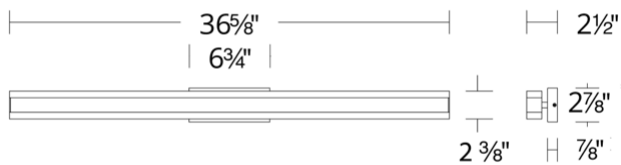

SPECIFICATIONS

Rated Life	50000 Hours
Standards	ETL, cETL, Damp Location Listed, Title 24 JA8: 2019 Compliant
Input	120/277V, 50/60Hz
Dimming	ELV
Mounting	Can be mounted on wall in all orientations
Color Temp	3500K, 3000K, 2700K
CRI	90
Construction	Steel and aluminum body with frosted acrylic diffuser

WS-34137