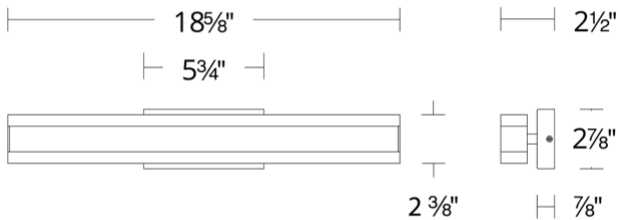

Project:

Location:

Fixture Type:

Catalog Number:

AVAILABLE FINISHES:

Cinch

WS-34119

PRODUCT DESCRIPTION

Upgrade your bath with an eye-catching modern light embedded with LEDs gently diffused by a frosted acrylic diffuser for upward and downward light. Ideal for illuminating a sleek bathroom or alongside a contemporary mirror. This linear functional luminaire delivers robust illumination with flexible mounting options. Switch between 3 color temperatures to customize the white light hue.

FEATURES

- Driver concealed within the canopy
- Adjustable backplate accommodates to off-center junction box locations
- Built in color temperature adjustability. Switch from 2700K/3000K/3500K
- Conversion plate included to accommodate 4" junction box

SPECIFICATIONS

Rated Life	50000 Hours
Standards	ETL, cETL, Damp Location Listed, Title 24 JA8: 2019 Compliant
Input	120/277V, 50/60Hz
Dimming	ELV
Mounting	Can be mounted on wall in all orientations
Color Temp	3500K, 3000K, 2700K
CRI	90
Construction	Steel and aluminum body with frosted acrylic diffuser

WS-34119

Model & Size	Color Temp	Finish	LED Watts	LED Lumens	Delivered Lumens
WS-34119 19"	2700K	BN Brushed Nickel	24.5W	2039	1128
	3000K	BN Brushed Nickel	24.5W	2221	1230
	3500K	BN Brushed Nickel	24.5W	2192	1212

Example: **WS-34119-35-BN**

For custom requests please contact customs@modernforms.com