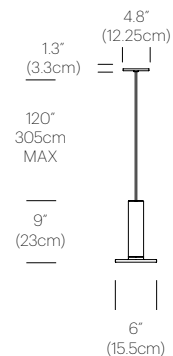

DIMENSIONS

CIELO