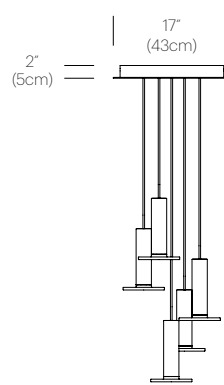

## DIMENSIONS

### CIELO LAMP

WHITE/  
WHITE/  
WHITE CABLE

WHITE/  
WHITE/  
TURQUOISE CABLE

WHITE/  
MOSS/  
COPPER CABLE

WHITE/  
TOMATO/  
COPPER CABLE

GRAY/  
GRAY/  
GRAY CABLE

BLACK/  
BLACK/  
BLACK CABLE

SATIN ALUMINUM/  
GRAY CABLE

### CIELO CANOPY

WHITE

## DIMENSIONS

CIELO CHANDELIER 3

CIELO CHANDELIER 5

CIELO CHANDELIER CANOPY 3, 5, 7

CIELO CHANDELIER CANOPY 13

CIELO CHANDELIER 7

CIELO CHANDELIER 13