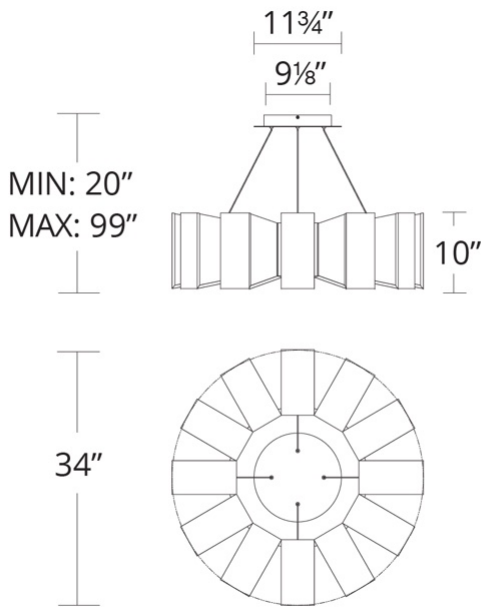

- Driver concealed within the canopy
- Sanded acrylic diffuser
- Thin powered aircraft cables provide an ultra clean look for adjustable suspension height

SPECIFICATIONS

Rated Life	50000 Hours
Standards	ETL, cETL, Damp Location Listed, Title 24 JA8: 2019 Compliant
Input	120-277V, 50/60Hz
Dimming	ELV, 0-10V, TRIAC
Color Temp	3000K
CRI	90
Construction	Aluminum hardware, Sanded acrylic cylinder

PD-75934

Model & Size	Color Temp	Finish	LED Watts	LED Lumens	Delivered Lumens
PD-75934 34"	3000K	AB Aged Brass	46.9W	2793	2282

Example: **PD-75934-AB**

For custom requests please contact customs@modernforms.com

PD-75950

Model & Size	Color Temp	Finish	LED Watts	LED Lumens	Delivered Lumens
PD-75950 50"	3000K	AB Aged Brass	64.4W	3310	2696

Example: **PD-75950-AB**

For custom requests please contact customs@modernforms.com