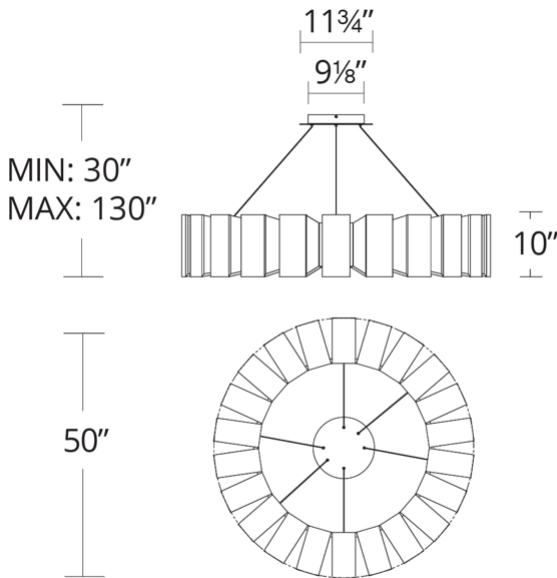

- Driver concealed within the canopy
- Sanded acrylic diffuser
- Thin powered aircraft cables provide an ultra clean look for adjustable suspension height

SPECIFICATIONS

Rated Life	50000 Hours
Standards	ETL, cETL, Damp Location Listed, Title 24 JA8: 2019 Compliant
Input	120-277V, 50/60Hz
Dimming	ELV, 0-10V, TRIAC
Color Temp	3000K
CRI	90
Construction	Aluminum hardware, Sanded acrylic cylinder

PD-75934

Model & Size	Color Temp	Finish	LED Watts	LED Lumens	Delivered Lumens
PD-75934 34"	3000K	AB Aged Brass	46.9W	2793	2282

Example: **PD-75934-AB**

For custom requests please contact customs@modernforms.com

- Driver concealed within the canopy
- Sanded acrylic diffuser
- Thin powered aircraft cables provide an ultra clean look for adjustable suspension height

SPECIFICATIONS

Rated Life	50000 Hours
Standards	ETL, cETL,Damp Location Listed, Title 24 JA8: 2019 Compliant
Input	120-277V, 50/60Hz
Dimming	ELV, 0-10V, TRIAC
Color Temp	3000K
CRI	90
Construction	Aluminum hardware, Sanded acrylic cylinder

PD-75950

Model & Size	Color Temp	Finish	LED Watts	LED Lumens	Delivered Lumens
PD-75950 50"	3000K	AB Aged Brass	64.4W	3310	2696

Example: **PD-75950-AB**

For custom requests please contact customs@modernforms.com