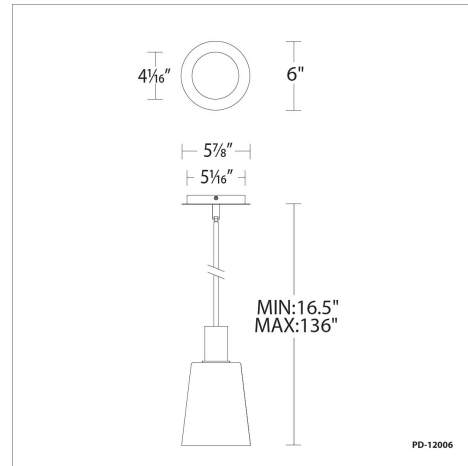

Brushed Nickel

LINE DRAWING