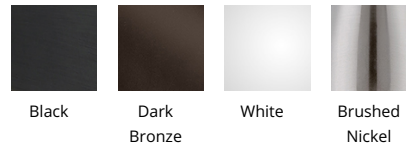

FEATURES

- 350° horizontal and 90° vertical aiming
- Driver concealed within the fixture
- 5 year warranty

SPECIFICATIONS

Construction:	Die-cast aluminum with frosted TIR lens
Power:	11W x 3
Input:	120 VAC, 50/60Hz
Dimming:	ELV: 100-5% , TRIAC: 100-5%
Light Source:	Integrated LED 3 Step Mac Adam Ellipse
Lens:	Frosted TIR Lens
Rated Life:	50000 Hours
Finish:	Electrostatically Powder Coated:Black, Electrostatically Powder Coated:Dark Bronze, Electrostatically Powder Coated:White, Electrostatically Powder Coated:Brushed Nickel
Operating Temp:	-4°F to 104°F (-20°C to 40°C)
Standards:	ETL, cETL, Dry Location Listed, Energy Star 2.0, Title 24 : 2016

FINISHES:

REPLACEMENT PARTS

- H-8010-30-WT - Charge 8010 Track Head WT
- H-8010-30-BK - Charge 8010 Track Head BK
- HT4-WT - 4' H Track WT
- HFC-WT - Floating Canopy WT
- HT4-BK - 4' H Track BK
- HFC-BK - Floating Canopy BK
- H-8010-30-DB - Charge 8010 Track Head DB
- HT4-DB - 4' H Track DB
- HFC-DB - Floating Canopy DB
- H-8010-30-BN - Charge 8010 Track Head BN
- HT4-BN - 4' H Track BN
- HFC-BN - Floating Canopy BN