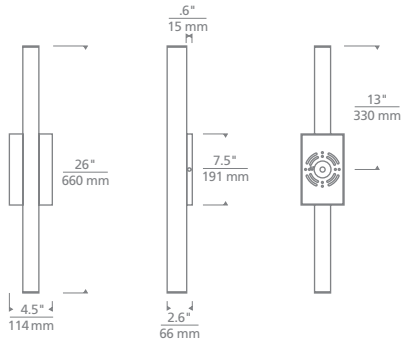

Outstanding protection against the elements:

- Powder coat finishes
- Stainless Steel mounting hardware
- Impact-resistant, UV stabilized frosted acrylic lensing

SPECIFICATIONS

DELIVERED LUMENS	1286.1
WATTS	11.85
VOLTAGE	Universal 120V-277V
DIMMING	Dimmable with most LED compatible ELV & TRIAC dimmers + 0-10V
LIGHT DISTRIBUTION	Symmetric
OPTICS	Not applicable
MOUNTING OPTIONS	Wall
CCT	3000K
CRI	90+
COLOR BINNING	3 Step
BUG RATING	B0-U3-G0
DARK SKY	Non-Compliant
WET LISTED	IP65
GENERAL LISTING	ETL, ADA
CALIFORNIA TITLE 24	Can be used to comply with CEC 2019 Title 24 Part 6 for outdoor use. Registration with CEC Appliance Database not required.
START TEMP	-30°C
FIELD SERVICEABLE LED	No
CONSTRUCTION	Aluminum
HARDWARE	Stainless Steel
FINISH	Powder Coat
LED LIFETIME	L70; >60,000 Hours
WARRANTY*	5 Years
WEIGHT	5 lbs.

* Visit techlighting.com for specific warranty limitations and details.

CHARA SQUARE 26
OUTDOOR WALL
shown in black

ORDERING INFORMATION

PRODUCT	SHAPE	CRI/CCT	LENGTH	FINISH	FUNCTION	VOLTAGE
700OWCHA	S SQUARE	930 90 CRI 3000K	26 26"	B BLACK	UD UPLIGHT & DOWNLIGHT	UNV 120V - 277V

CHARA SQUARE 26 OUTDOOR WALL

Chara Square 26 Outdoor Wall

PHOTOMETRICS*

*For latest photometrics, please visit www.techlighting.com/OUTDOOR

CHARA SQUARE 26

Total Lumen Output: 1286.1
 Total Power: 11.85
 Luminaire Efficacy: 108.5
 Color Temp: 3000K
 CRI: 90
 BUG Rating: B1-U4-G0