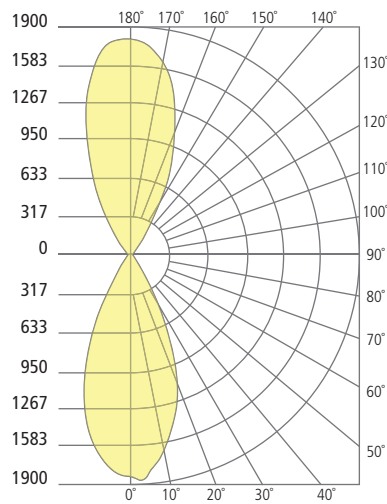

* Visit techlighting.com for specific warranty limitations and details.

CHARA SQUARE 26
OUTDOOR WALL
shown in black

ORDERING INFORMATION

PRODUCT	SHAPE	CRI/CCT	LENGTH	FINISH	FUNCTION	VOLTAGE
700OWCHA	S SQUARE	930 90 CRI 3000K	26 26"	B BLACK	UD UPLIGHT & DOWNLIGHT	UNV 120V - 277V

CHARA SQUARE 26 OUTDOOR WALL

Chara Square 26 Outdoor Wall

PHOTOMETRICS*

*For latest photometrics, please visit www.techlighting.com/OUTDOOR

CHARA SQUARE 26

Total Lumen Output: 1286.1
 Total Power: 11.85
 Luminaire Efficacy: 108.5
 Color Temp: 3000K
 CRI: 90
 BUG Rating: B1-U4-G0