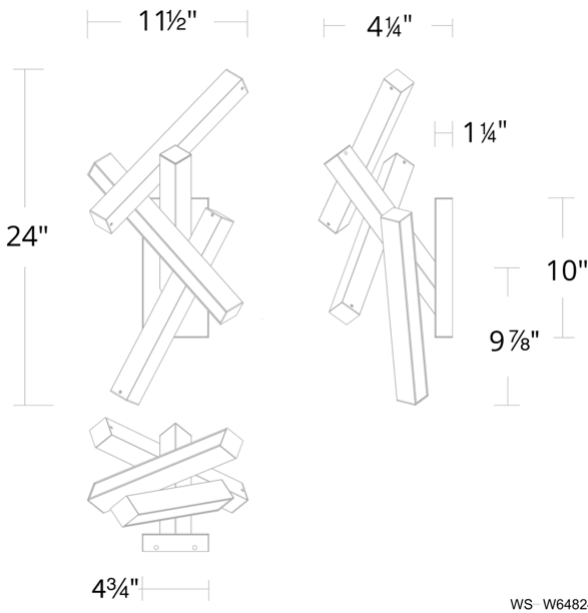

Project: _____

Location: _____

Fixture Type: _____

Catalog Number: _____

AVAILABLE FINISHES:

Chaos

WS-W64824

PRODUCT DESCRIPTION

Add this random work of art into your outdoor or indoor setting. Stack two or three fixtures together to make a singular design statement in large homes or commercial settings. Bars of light are assembled in an amazing arrangement concealing integral LEDs. An extraordinary array of entangled forms of light.

FEATURES

- Driver concealed within the canopy
- Wet location rated for outdoor use
- Fixed sculptural form

SPECIFICATIONS

Rated Life	54000 Hours
Standards	ETL, cETL, Wet Location Listed, IP65, Title 24 JA8: 2019 Compliant
Input	120-277V, 50/60Hz
Dimming	ELV, 0-10V, TRIAC
Mounting	Can be mounted on wall in all orientations
Color Temp	3000K
CRI	90
Construction	Extruded aluminum body with PC diffuser

WS-W64824

Model & Size	Color Temp	Finish	LED Watts	LED Lumens	Delivered Lumens
WS-W64824 24"	3000K	BK Black	22.7W	1228	768

Example: **WS-W64824-BK**

For custom requests please contact customs@modernforms.com