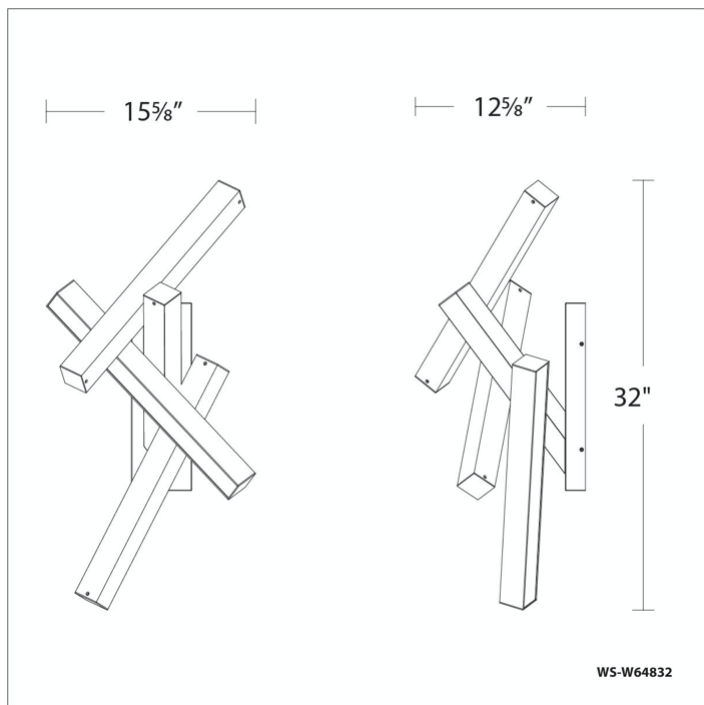

Project:

Location:

Fixture Type:

Catalog Number:

AVAILABLE FINISHES:

Chaos

WS-64832

PRODUCT DESCRIPTION

Chaos freezes a moment in time with breathtaking elegance. Each section of this sculptural form is equipped with consistent, LEDs for refined illumination throughout. Let chaos reign.

FEATURES

- Driver concealed within the canopy
- Fixed sculptural form

Model & Size	Color Temp	Finish	LED Watts	LED Lumens	Delivered Lumens
WS-64832 32"	3000K	AB Aged Brass	28.6W	1838	1259
	3000K	AL Brushed Aluminum	28.6W	1838	1259
	3000K	BK Black	28.6W	1838	1259

Example: **WS-64832-BK**