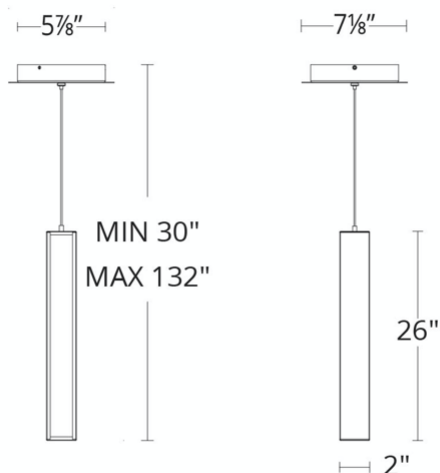

Project: _____

Location: _____

Fixture Type: _____

Catalog Number: _____

AVAILABLE FINISHES:

Chaos

PD-64826

PRODUCT DESCRIPTION

Chaos freezes a moment in time with breathtaking elegance. Ultra thin powered cables stabilize the suspension without visual interference. Each section of this sculptural form is equipped with consistent, LEDs for refined illumination throughout. Let chaos reign.

FEATURES

- Driver concealed within the canopy
- Thin powered aircraft cables provide an ultra clean look for adjustable suspension height

SPECIFICATIONS

Rated Life	50000 Hours
Standards	ETL, cETL,Damp Location Listed, Title 24 JA8: 2019 Compliant
Input	120-277V, 50/60Hz
Dimming	ELV, 0-10V, TRIAC
Color Temp	3000K
CRI	90
Construction	Aluminum body with acrylic diffuser

PD-64826

Model & Size	Color Temp	Finish	LED Watts	LED Lumens	Delivered Lumens
PD-64826 26"	3000K 3000K	AB Aged Brass BK Black	22.1W 22.1W	1565 1565	1016 1016

Example: **PD-64826-BK**

For custom requests please contact customs@modernforms.com