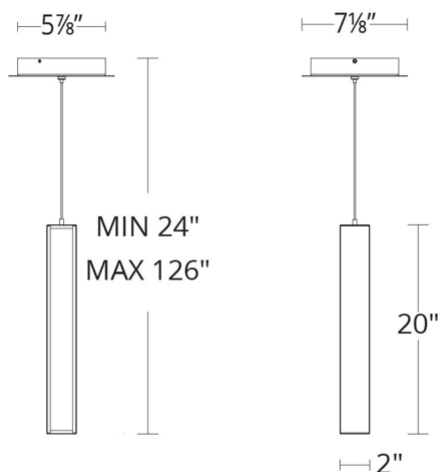

PD-64814

Model & Size	Color Temp	Finish	LED Watts	LED Lumens	Delivered Lumens
PD-64814 14"	3000K 3000K	AB Aged Brass BK Black	9.9W 9.9W	875 875	530 530

Example: **PD-64814-BK**

For custom requests please contact customs@modernforms.com

PD-64820

Model & Size	Color Temp	Finish	LED Watts	LED Lumens	Delivered Lumens
PD-64820 20"	3000K 3000K	AB Aged Brass BK Black	14.7W 14.7W	1444 1444	826 826

Example: **PD-64820-BK**

For custom requests please contact customs@modernforms.com