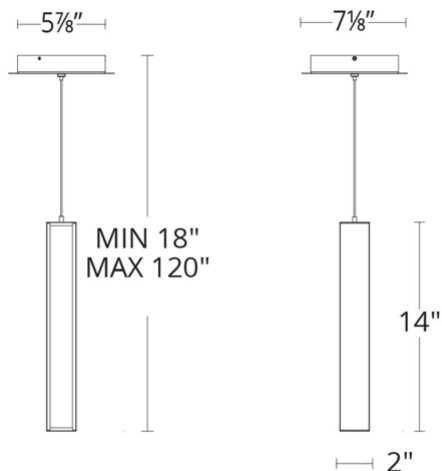

Project: _____

Location: _____

Fixture Type: _____

Catalog Number: _____

AVAILABLE FINISHES:

Chaos

PD-64814

PRODUCT DESCRIPTION

FEATURES

- Driver concealed within the canopy
- Thin powered aircraft cables provide an ultra clean look for adjustable suspension height

SPECIFICATIONS

Rated Life	50000 Hours
Standards	ETL, cETL,Damp Location Listed, Title 24 JA8: 2019 Compliant
Input	120-277V, 50/60Hz
Dimming	ELV, 0-10V, TRIAC
Color Temp	3000K
CRI	90
Construction	Aluminum body with acrylic diffuser

PD-64814

Model & Size	Color Temp	Finish	LED Watts	LED Lumens	Delivered Lumens
PD-64814 14"	3000K 3000K	AB Aged Brass BK Black	9.9W 9.9W	875 875	530 530

Example: **PD-64814-BK**

For custom requests please contact customs@modernforms.com

PD-64820

Model & Size	Color Temp	Finish	LED Watts	LED Lumens	Delivered Lumens
PD-64820 20"	3000K 3000K	AB Aged Brass BK Black	14.7W 14.7W	1444 1444	826 826

Example: **PD-64820-BK**

For custom requests please contact customs@modernforms.com