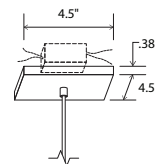

Nick Sheridan
Designer

Salix accent pendant

Dimensions: 7.5" x 7.5", 9.0"
 Materials: solid wood, polymer, aluminum
 Product weight: 3 lb
 Light source: integrated LED
 Light output: 345 Lumens (source)
 Light color*: 2700 K or 3500 K
 Color accuracy: 90+ CRI
 Power usage: 3.2 W
 Dimmable (see driver below)
 Driver location: must be housed in J-box
 Driver dimensions: 2" x 1.3" x 1", included
 Brushed aluminum (CM-006) low-profile square canopy with white braided cord included
 Canopy dimensions: 4.5" x 4.5", 0.38"
 Must use included external LED driver (2.25" x 1.5" x 1")
 Accent pendants can be clustered by using multi-point round canopy or multi-point linear canopy
 See website for more canopy information
 6'-0" drop length, field adjustable
 Suitable for a sloped ceiling
 Wood grain will vary
 Specifications subject to change