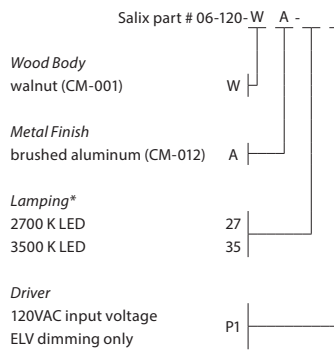

Nick Sheridan
Designer

Salix accent pendant

Dimensions: 7.5" x 7.5", 9.0"
 Materials: solid wood, polymer, aluminum
 Product weight: 3 lb
 Light source: integrated LED
 Light output: 345 Lumens (source)
 Light color*: 2700 K or 3500 K
 Color accuracy: 90+ CRI
 Power usage: 3.2 W
 Dimmable (see driver below)
 Driver location: must be housed in J-box
 Driver dimensions: 2" x 1.3" x 1", included
 Brushed aluminum (CM-006) low-profile square canopy with white braided cord included
 Canopy dimensions: 4.5" x 4.5", 0.38"
 Must use included external LED driver (2.25" x 1.5" x 1")
 Accent pendants can be clustered by using multi-point round canopy or multi-point linear canopy
 See website for more canopy information
 6'-0" drop length, field adjustable
 Suitable for a sloped ceiling
 Wood grain will vary
 Specifications subject to change

low-profile square canopy

MATERIAL & FINISH OPTIONS

Includes
 frosted polymer (CM-024)
 *Available in 3000K, 4000K and other color temperatures upon request