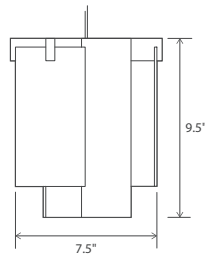

Nick Sheridan
Designer

Salix accent pendant

Dimensions: 7.5" x 7.5", 9.0"
 Materials: solid wood, polymer, aluminum
 Product weight: 3 lb
 Light source: integrated LED
 Light output: 345 Lumens (source)
 Light color*: 2700 K or 3500 K
 Color accuracy: 90+ CRI
 Power usage: 3.2 W
 Dimmable (see driver below)
 Driver location: must be housed in J-box
 Driver dimensions: 2" x 1.3" x 1", included
 Brushed aluminum (CM-006) low-profile square canopy with white braided cord included
 Canopy dimensions: 4.5" x 4.5", 0.38"
 Must use included external LED driver (2.25" x 1.5" x 1")
 Accent pendants can be clustered by using multi-point round canopy or multi-point linear canopy
 See website for more canopy information
 6'-0" drop length, field adjustable
 Suitable for a sloped ceiling
 Wood grain will vary
 Specifications subject to change