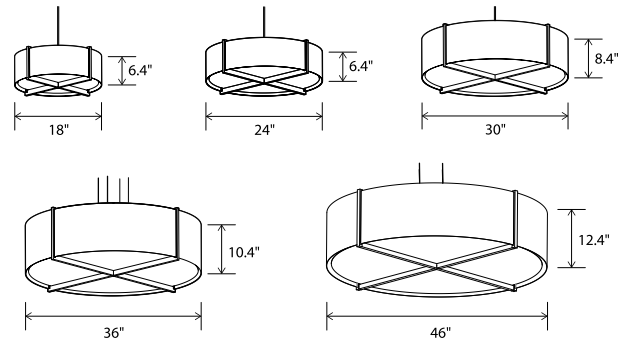

Plura pendant

Dimensions:

- Plura 18: 18" Ø, 6.4"
- Plura 24: 24" Ø, 6.4"
- Plura 30: 30" Ø, 8.4"
- Plura 36: 36" Ø, 10.4"
- Plura 46: 46" Ø, 12.4"

Materials: solid wood, polymer

Product weight:

- Plura 18: 5 lb
- Plura 24: 6 lb
- Plura 30: 9 lb
- Plura 36: 13 lb
- Plura 46: 20 lb

Integrated LED Specifications

Light output:

1. Plura 18 & 24: 1690 Lumens (source)
   - Plura 30, 36, & 46: 2815 Lumens (source)
2. **Light color:** 2700 K, 3000 K, 3500 K, or 4000 K

Color accuracy: 90+ CRI

Power usage:

1. Plura 18 & 24: 19.5 W
   - Plura 30, 36, & 46: 32.5 W
2. Dimmable (see driver below)
   Plura 18 & 24 driver location: must be housed in J-box

Driver dimensions: 3.3" x 1.6" x 1", included

- Plura 30, 36, & 46 driver location: housed in canopy

GU-24 Base Specifications

Light source:

- Plura 18 & 24: 2x GU-24 base socket
- Plura 30, 36, & 46: 4x GU-24 base socket

Lamping:

1. Plura 18 & 24: 2x GU-24 base self-ballasted bulbs, 18 W max each
   - Plura 30, 36, & 46: 4x GU-24 base self-ballasted bulbs, 18 W max each
2. Bulbs not included
   Input voltage: 300 V AC max

See at left for canopy information
96" drop length, field adjustable
Suitable for a sloped ceiling
Wood grain will vary
Specifications subject to change

MATERIAL & FINISH OPTIONS

Plura pendant part # 06-230-

Size		
18" Ø	18	
24" Ø	24	
30" Ø	30	
36" Ø	36	
46" Ø	46	
Wood Body		
walnut (CM-001)	W	
dark stained walnut (CM-002)	D	
white washed oak (CM-095)	O	
Shade Material		
frosted polymer (CM-051)	F	
matte black (CM-085) with matte white interior	B	
brushed aluminum (CM-012)	A	
brushed rose gold (CM-046)	G	
brushed brass (CM-047)	R	
distressed brass (CM-096)	D	
gloss white (CM-054)	W	
Lamping		
2700 K LED	27	
3000 K LED	30	
3500 K LED	35	
4000 K LED	40	
GU-24 base sockets	GU	
Driver (LED version only)		
AC Input Voltage Range: 120-277 V		
120 V input: TRIAC, ELV & 0-10 V dimmable	P1	
240 & 277 V input: only 0-10 V dimmable		

Includes: frosted polymer (CM-051)

Also available in a flush mount version