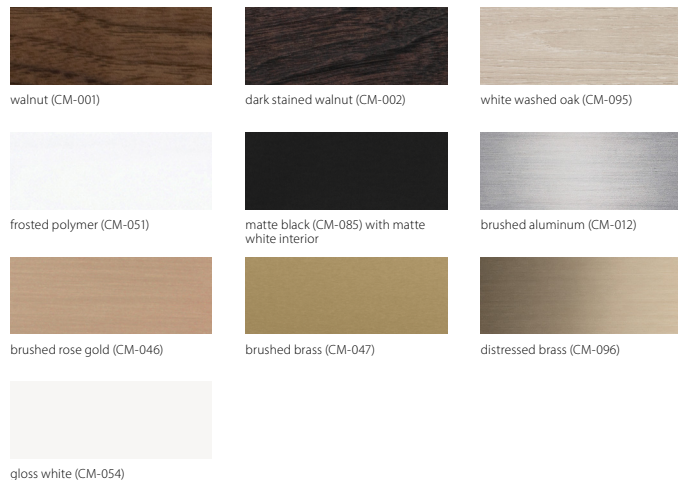

The Plura is a simple, straight forward fixture that is excellently executed. With the Plura it was about resolving the seams and edges and their relationships to one another. The result is a scalable fixture that has a sharp, sophisticated feel.

Nick Sheridan, Designer

See website for more canopy information.

Plura pendant

Dimensions:

- Plura 18: 18" Ø, 6.4"
- Plura 24: 24" Ø, 6.4"
- Plura 30: 30" Ø, 8.4"
- Plura 36: 36" Ø, 10.4"
- Plura 46: 46" Ø, 12.4"

Materials: solid wood, polymer

Product weight:

- Plura 18: 5 lb
- Plura 24: 6 lb
- Plura 30: 9 lb
- Plura 36: 13 lb
- Plura 46: 20 lb

Integrated LED Specifications

Light output:

1. Plura 18 & 24: 1690 Lumens (source)
   - Plura 30, 36, & 46: 2815 Lumens (source)
2. **Light color:** 2700 K, 3000 K, 3500 K, or 4000 K

Color accuracy: 90+ CRI

Power usage:

1. Plura 18 & 24: 19.5 W
   - Plura 30, 36, & 46: 32.5 W
2. Dimmable (see driver below)
   Plura 18 & 24 driver location: must be housed in J-box

Driver dimensions: 3.3" x 1.6" x 1", included

- Plura 30, 36, & 46 driver location: housed in canopy

GU-24 Base Specifications

Light source:

- Plura 18 & 24: 2x GU-24 base socket
- Plura 30, 36, & 46: 4x GU-24 base socket

Lamping:

1. Plura 18 & 24: 2x GU-24 base self-ballasted bulbs, 18 W max each
   - Plura 30, 36, & 46: 4x GU-24 base self-ballasted bulbs, 18 W max each
2. Bulbs not included
   Input voltage: 300 V AC max

See at left for canopy information
96" drop length, field adjustable
Suitable for a sloped ceiling
Wood grain will vary
Specifications subject to change

MATERIAL & FINISH OPTIONS

Plura pendant part # 06-230-