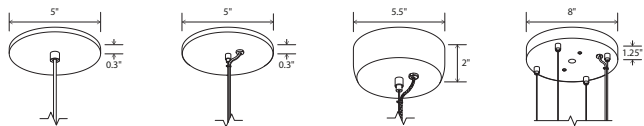

Plura 18 & 24:
textured white (CM-060)
low-profile round canopy
with white SVT

Plura 36 & 46:
textured white (CM-060)
8" round canopy, clear SPT
with steel cable

See website for more canopy information.