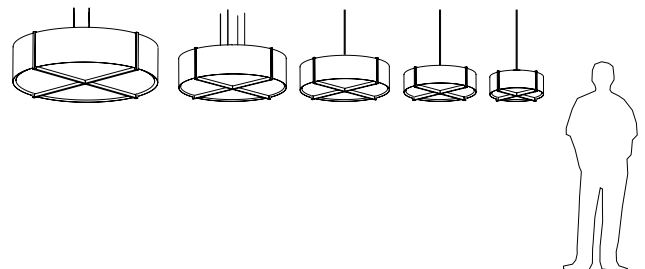

▲WARNING: California Proposition 65 Warning for California Consumers. This product can expose you to chemicals including wood dust and lead which are known to the State of California to cause cancer or birth defects or other reproductive harm. For more information go to www.P65Warnings.ca.gov