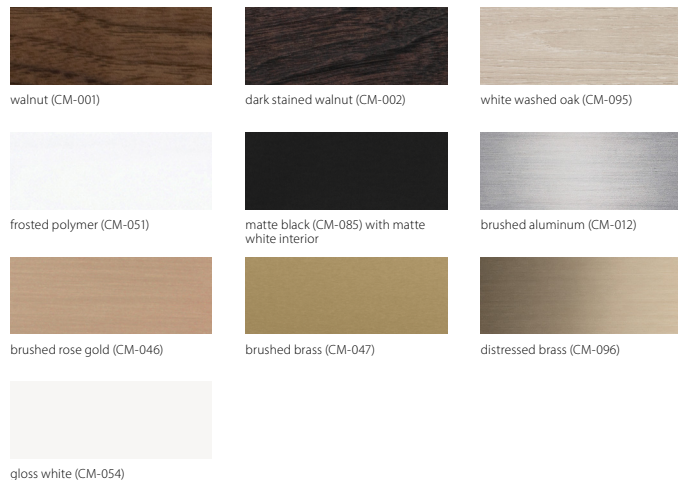

See website for more canopy information.

gloss white (CM-054)