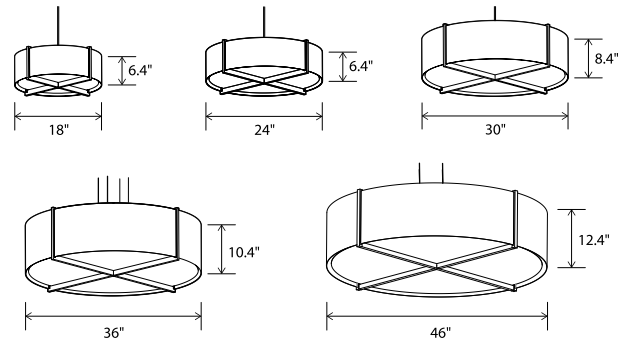

Plura pendant

Dimensions:

- Plura 18: 18" Ø, 6.4"
- Plura 24: 24" Ø, 6.4"
- Plura 30: 30" Ø, 8.4"
- Plura 36: 36" Ø, 10.4"
- Plura 46: 46" Ø, 12.4"

Materials: solid wood, polymer

Product weight:

- Plura 18: 5 lb
- Plura 24: 6 lb
- Plura 30: 9 lb
- Plura 36: 13 lb
- Plura 46: 20 lb

Integrated LED Specifications

Light output:

1. Plura 18 & 24: 1690 Lumens (source)
   - Plura 30, 36, & 46: 2815 Lumens (source)
2. **Light color:** 2700 K, 3000 K, 3500 K, or 4000 K

Color accuracy: 90+ CRI

Power usage:

1. Plura 18 & 24: 19.5 W
   - Plura 30, 36, & 46: 32.5 W
2. Dimmable (see driver below)
   Plura 18 & 24 driver location: must be housed in J-box

Driver dimensions: 3.3" x 1.6" x 1", included

- Plura 30, 36, & 46 driver location: housed in canopy

GU-24 Base Specifications

Light source:

- Plura 18 & 24: 2x GU-24 base socket
- Plura 30, 36, & 46: 4x GU-24 base socket

Lamping:

1. Plura 18 & 24: 2x GU-24 base self-ballasted bulbs, 18 W max each
   - Plura 30, 36, & 46: 4x GU-24 base self-ballasted bulbs, 18 W max each
2. Bulbs not included
   Input voltage: 300 V AC max

See at left for canopy information
96" drop length, field adjustable
Suitable for a sloped ceiling
Wood grain will vary
Specifications subject to change

MATERIAL & FINISH OPTIONS

Plura pendant part # 06-230-

Size	
18" Ø	18
24" Ø	24
30" Ø	30
36" Ø	36
46" Ø	46
Wood Body	
walnut (CM-001)	W
dark stained walnut (CM-002)	D
white washed oak (CM-095)	O
Shade Material	
frosted polymer (CM-051)	F
matte black (CM-085) with matte white interior	B
brushed aluminum (CM-012)	A
brushed rose gold (CM-046)	G
brushed brass (CM-047)	R
distressed brass (CM-096)	D
gloss white (CM-054)	W
Lamping	
2700 K LED	27
3000 K LED	30
3500 K LED	35
4000 K LED	40
GU-24 base sockets	GU
Driver (LED version only)	
AC Input Voltage Range: 120-277 V	
120 V input: TRIAC, ELV & 0-10 V dimmable	
240 & 277 V input: only 0-10 V dimmable	P1

Includes: frosted polymer (CM-051)

Also available in a flush mount version