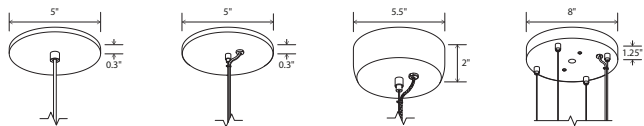

Plura 36 & 46:
textured white (CM-060)
8" round canopy, clear SPT
with steel cable

Plura 18 & 24:
textured white (CM-060)
low-profile round canopy
with white SVT