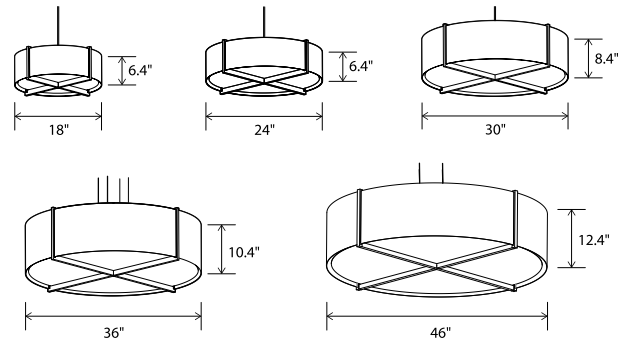

Plura pendant

Dimensions:

- Plura 18: 18" Ø, 6.4"
- Plura 24: 24" Ø, 6.4"
- Plura 30: 30" Ø, 8.4"
- Plura 36: 36" Ø, 10.4"
- Plura 46: 46" Ø, 12.4"

Materials: solid wood, polymer

Product weight:

- Plura 18: 5 lb
- Plura 24: 6 lb
- Plura 30: 9 lb
- Plura 36: 13 lb
- Plura 46: 20 lb

Integrated LED Specifications

Light output:

1. Plura 18 & 24: 1690 Lumens (source)
   - Plura 30, 36, & 46: 2815 Lumens (source)
2. **Light color:** 2700 K, 3000 K, 3500 K, or 4000 K

Color accuracy: 90+ CRI

Power usage:

1. Plura 18 & 24: 19.5 W
   - Plura 30, 36, & 46: 32.5 W
2. Dimmable (see driver below)
   Plura 18 & 24 driver location: must be housed in J-box

Driver dimensions: 3.3" x 1.6" x 1", included

Plura 30, 36, & 46 driver location: housed in canopy

GU-24 Base Specifications

Light source:

- Plura 18 & 24: 2x GU-24 base socket
- Plura 30, 36, & 46: 4x GU-24 base socket

Lamping:

1. Plura 18 & 24: 2x GU-24 base self-ballasted bulbs, 18 W max each
   - Plura 30, 36, & 46: 4x GU-24 base self-ballasted bulbs, 18 W max each
2. Bulbs not included
   Input voltage: 300 V AC max

See at left for canopy information
96" drop length, field adjustable
Suitable for a sloped ceiling
Wood grain will vary
Specifications subject to change

MATERIAL & FINISH OPTIONS

Plura pendant part # 06-230-

Size		
18" Ø	18	
24" Ø	24	
30" Ø	30	
36" Ø	36	
46" Ø	46	
Wood Body		
walnut (CM-001)	W	
dark stained walnut (CM-002)	D	
white washed oak (CM-095)	O	
Shade Material		
frosted polymer (CM-051)	F	
matte black (CM-085) with matte white interior	B	
brushed aluminum (CM-012)	A	
brushed rose gold (CM-046)	G	
brushed brass (CM-047)	R	
distressed brass (CM-096)	D	
gloss white (CM-054)	W	
Lamping		
2700 K LED	27	
3000 K LED	30	
3500 K LED	35	
4000 K LED	40	
GU-24 base sockets	GU	
Driver (LED version only)		
AC Input Voltage Range: 120-277 V		
120 V input: TRIAC, ELV & 0-10 V dimmable	P1	
240 & 277 V input: only 0-10 V dimmable		

Includes: frosted polymer (CM-051)

Also available in a flush mount version