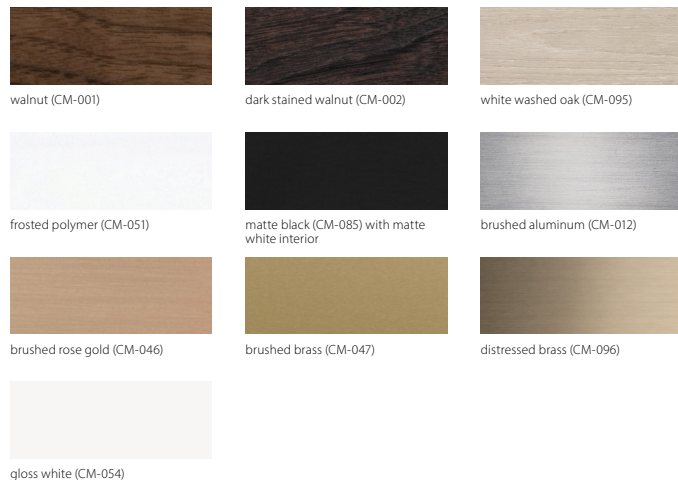

The Plura is a simple, straight forward fixture that is excellently executed. With the Plura it was about resolving the seams and edges and their relationships to one another. The result is a scalable fixture that has a sharp, sophisticated feel.

Nick Sheridan, Designer

See website for more canopy information.

Plura pendant

Dimensions:

- Plura 18: 18" Ø, 6.4"
- Plura 24: 24" Ø, 6.4"
- Plura 30: 30" Ø, 8.4"
- Plura 36: 36" Ø, 10.4"
- Plura 46: 46" Ø, 12.4"

Materials: solid wood, polymer

Product weight:

- Plura 18: 5 lb
- Plura 24: 6 lb
- Plura 30: 9 lb
- Plura 36: 13 lb
- Plura 46: 20 lb

Integrated LED Specifications

Light output:

1. Plura 18 & 24: 1690 Lumens (source)
   - Plura 30, 36, & 46: 2815 Lumens (source)
2. **Light color:** 2700 K, 3000 K, 3500 K, or 4000 K

Color accuracy: 90+ CRI

Power usage:

1. Plura 18 & 24: 19.5 W
   - Plura 30, 36, & 46: 32.5 W
2. Dimmable (see driver below)
   Plura 18 & 24 driver location: must be housed in J-box

Driver dimensions: 3.3" x 1.6" x 1", included

Plura 30, 36, & 46 driver location: housed in canopy

GU-24 Base Specifications

Light source:

- Plura 18 & 24: 2x GU-24 base socket
- Plura 30, 36, & 46: 4x GU-24 base socket

Lamping:

1. Plura 18 & 24: 2x GU-24 base self-ballasted bulbs, 18 W max each
   - Plura 30, 36, & 46: 4x GU-24 base self-ballasted bulbs, 18 W max each
2. Bulbs not included
   Input voltage: 300 V AC max

See at left for canopy information
96" drop length, field adjustable
Suitable for a sloped ceiling
Wood grain will vary
Specifications subject to change

MATERIAL & FINISH OPTIONS

Plura pendant part # 06-230-