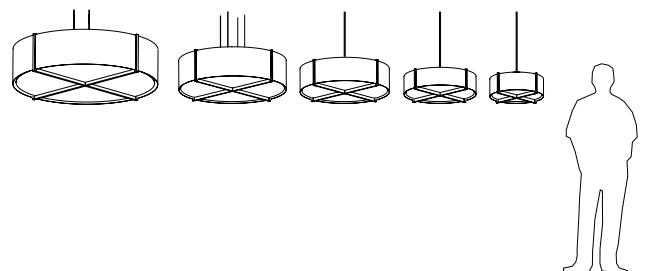

▲WARNING: California Proposition 65 Warning for California Consumers. This product can expose you to chemicals including wood dust and lead which are known to the State of California to cause cancer or birth defects or other reproductive harm. For more information go to www.P65Warnings.ca.gov