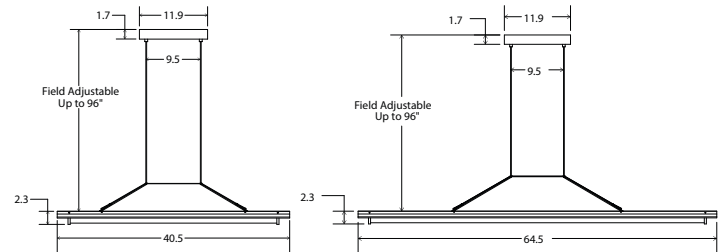

## Penna 40 / Penna 64 linear pendant

Penna 40 dimensions: 40.5" x 7.7", 2.3"

Penna 64 dimensions: 64.5" x 7.7", 2.3"

Penna 40 weight: 7 lb

Penna 64 weight: 10 lb

Light source: integrated LED

Penna 40 light output: 1530 Lumens (source)

Penna 64 light output: 2550 Lumens (source)

Light color\*: 2700 K or 3500 K

Color accuracy: 90+ CRI

Penna 40 power usage: 21 W

Penna 64 power usage: 35 W

Dimmable (see driver below)

Linear canopy included

Canopy dimensions: 11.9" x 4.4", 1.7"

See website for more canopy information

8'-0" drop length, field adjustable

Suitable for a sloped ceiling

Wood grain will vary

Specifications subject to change

linear canopy,  
matte black finish

brushed brass  
(CM-120)