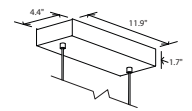

See website for more canopy information

8'-0" drop length, field adjustable

Suitable for a sloped ceiling

Wood grain will vary

Specifications subject to change

linear canopy,  
matte black finish

brushed brass  
(CM-120)